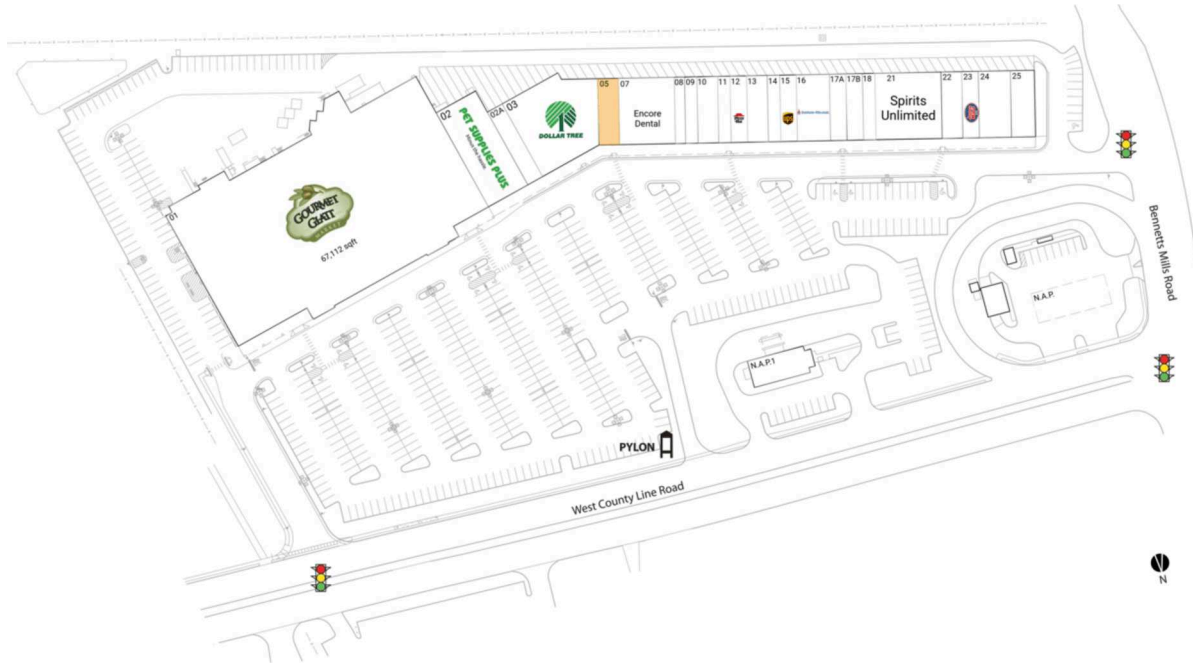

Bennetts Mills Plaza

New York-Newark-Jersey City, NY-NJ

40.1269, -74.2737

2275 West County Line Road, Route 526 | Jackson, NJ 08527

Available Space

05 2,000 SF

Current Retailers

N.A.P.	Gas	0 SF
N.A.P.1	Bank	0 SF
01	Gourmet Glatt Supermarket	67,112 SF
02	Pet Supplies Plus	6,744 SF
02A	Paragon Flooring	2,040 SF
03	Dollar Tree	8,720 SF
07	Encore Dental	5,400 SF
08	Chicken & More	1,400 SF
09	Hybrid Combat Karate	1,200 SF
10	Cinco De Mayo Restaurant	2,000 SF
11	Crestwood Jewelers	1,200 SF
12	Pizza Hut	1,600 SF
13	Shore Thing Wireless	2,000 SF
14	Jackson Nails	1,200 SF
15	The UPS Store	1,600 SF
16	Sherwin-Williams	3,200 SF
17A	Realty One Group, Showcase	1,600 SF
17B	Moonstruck Hair Co.	1,600 SF
18	April Showers Florist	1,200 SF
21	Spirits Unlimited	6,400 SF
22	New Friendly Chin Wong	2,000 SF
23	Jersey Mike's Subs	1,600 SF
24	Say Cheez	3,081 SF
25	County Line Veterinary Hospital	2,333 SF