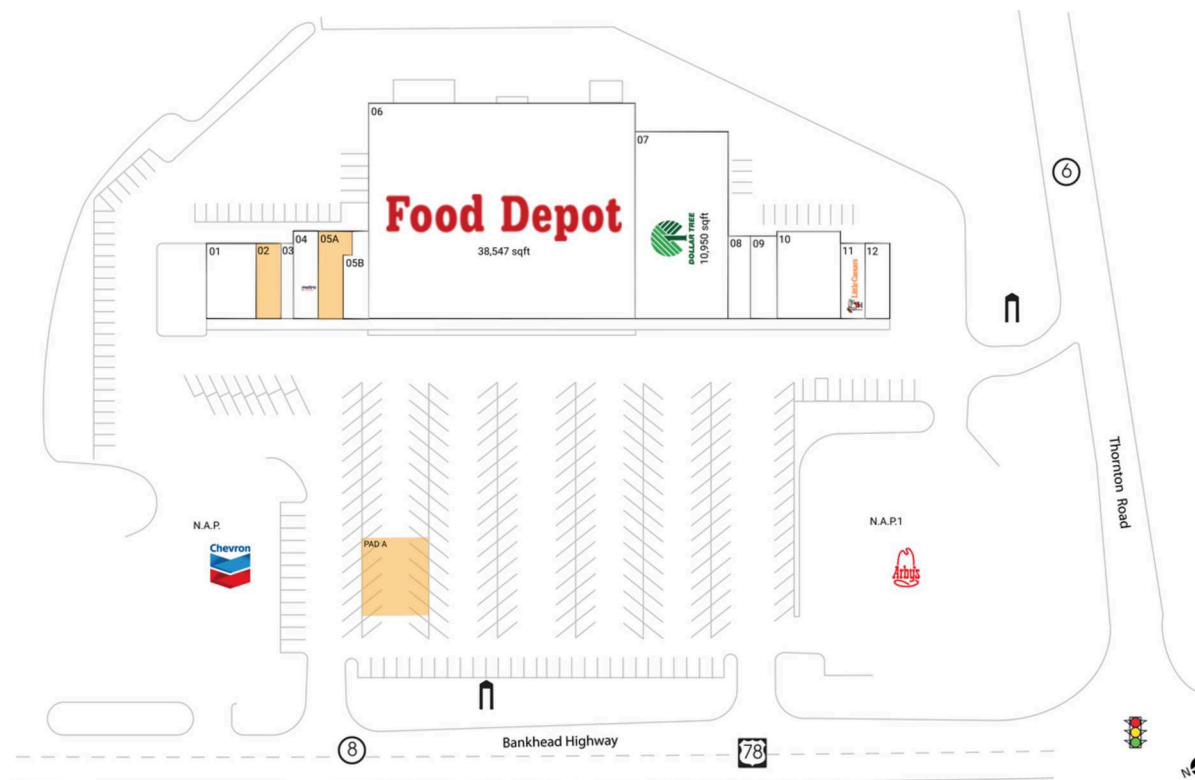

Sweetwater Village

Atlanta-Sandy Springs-Alpharetta, GA

33.798, -84.6412

3030 Bankhead Highway | Austell, GA 30168

Available Space

PAD A	1,677 SF
02	1,200 SF
05A	1,450 SF

Current Retailers

N.A.P.	Chevron	0 SF
N.A.P.1	Arby's	0 SF
01	Great Wall Chinese Restaurant	2,400 SF
03	Calidad Insurance	600 SF
04	Metro By T-Mobile	1,400 SF
05B	Don Churro Latin Flavors Y Mas	1,350 SF
06	Food Depot	38,547 SF
07	Dollar Tree	10,950 SF
08	Power Nails	1,200 SF
09	Touchdown Wings	1,200 SF
10	Beauty Emporium	3,500 SF
11	Little Caesars Pizza	1,200 SF
12	C & N Cleaners	1,200 SF