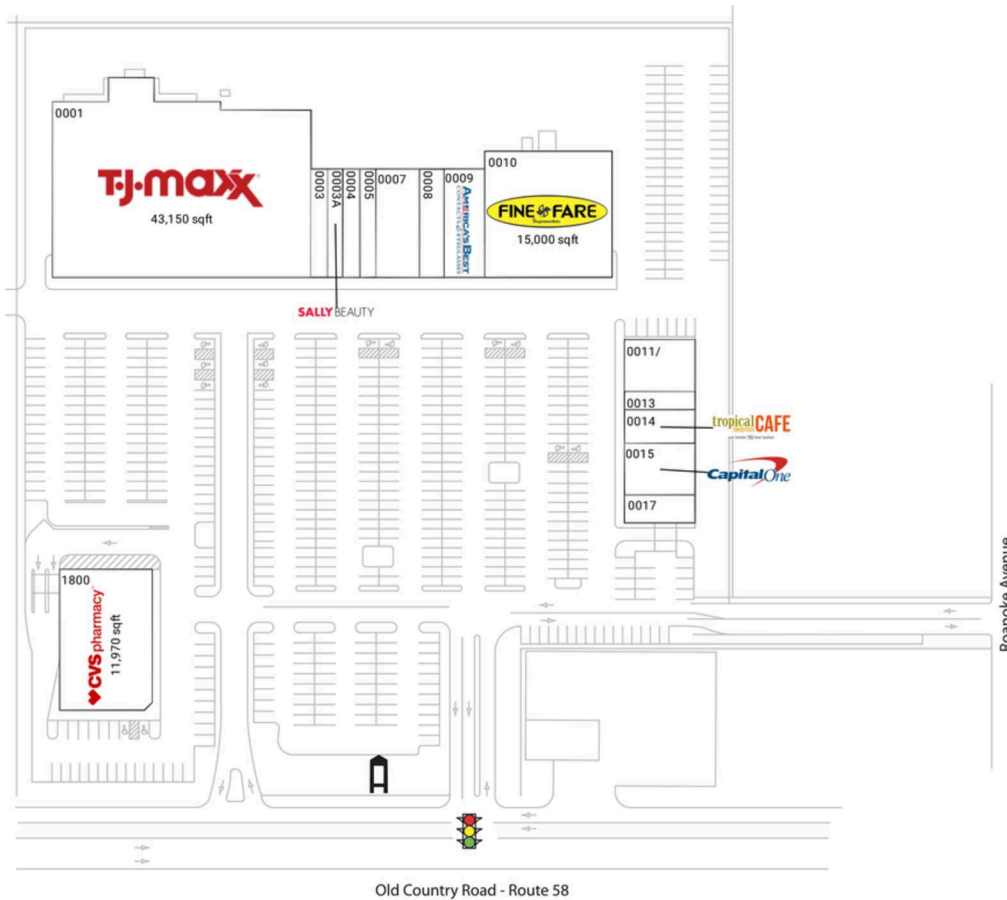

Roanoke Plaza

New York-Newark-Jersey City, NY-NJ-PA

40.9329, -72.677

1080-1140 Old Country Road | Riverhead, NY 11901-2020

Current Retailers

0001	T.J. Maxx	43,150 SF
0003	DeJesus Taqueria	1,925 SF
0003A	Sally Beauty Supply	1,400 SF
0004	Caruso's Pizzeria	1,700 SF
0005	The Lemon Tree	1,500 SF
0007	Tong Fu Restaurant	4,000 SF
0008	Roanoke Plaza Liquors	2,600 SF
0009	America's Best Contacts & Eyeglasses	4,000 SF
0010	Fine Fare	15,000 SF
0011/	Roanoke Laundry	3,150 SF
0013	Inga's Cleaners	1,120 SF
0014	Tropical Smoothie Cafe	2,100 SF
0015	Capital One	4,256 SF
0017	HeaRX	1,260 SF
1800	CVS/Pharmacy	11,970 SF