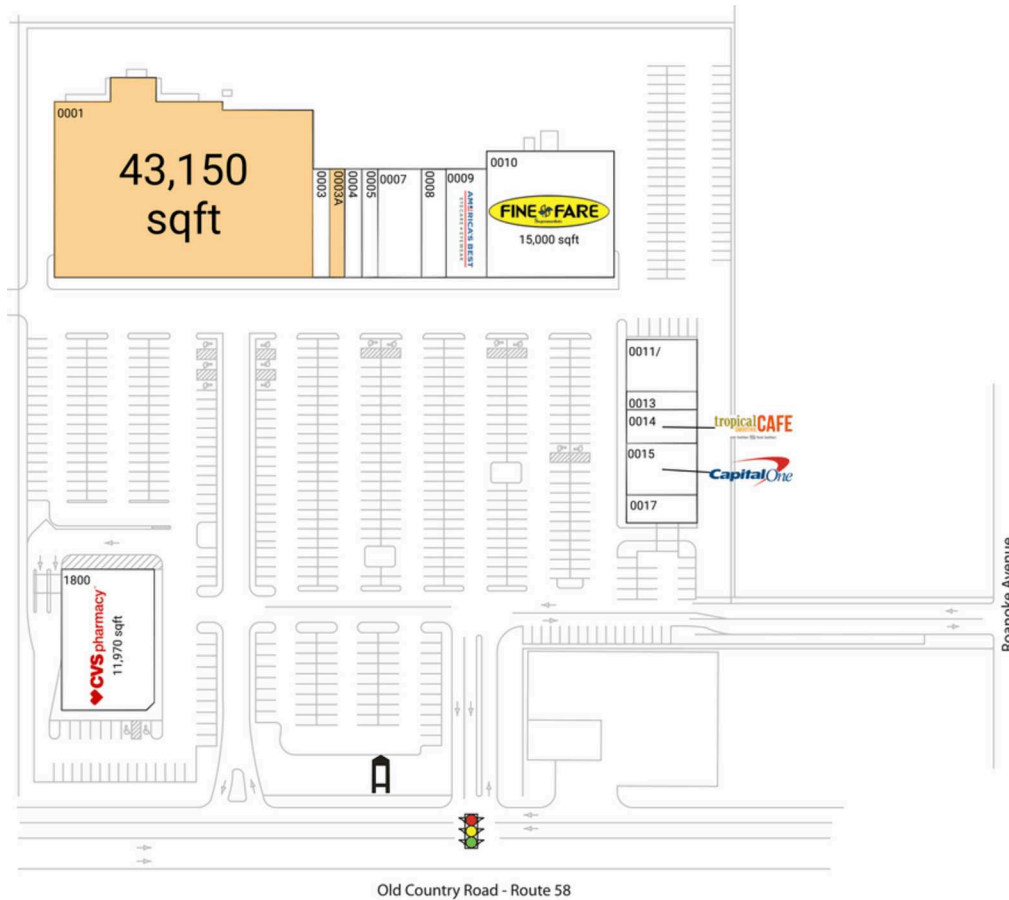

Roanoke Plaza

New York-Newark-Jersey City, NY-NJ

40.9329, -72.677

1080-1140 Old Country Road | Riverhead, NY 11901-2020

Available Space

0001	43,150 SF
0003A	1,925 SF

Current Retailers

0003	DeJesus Taqueria	1,400 SF
0004	Caruso's Pizzeria	1,700 SF
0005	The Lemon Tree	1,500 SF
0007	Tong Fu Restaurant	4,000 SF
0008	Roanoke Plaza Liquors	2,600 SF
0009	America's Best Contacts & Eyeglasses	4,000 SF
0010	Fine Fare	15,000 SF
0011/	Roanoke Laundry	3,150 SF
0013	Inga's Cleaners	1,120 SF
0014	Tropical Smoothie Cafe	2,100 SF
0015	Capital One	4,256 SF
0017	HearX	1,260 SF
1800	CVS/Pharmacy	11,970 SF

4120