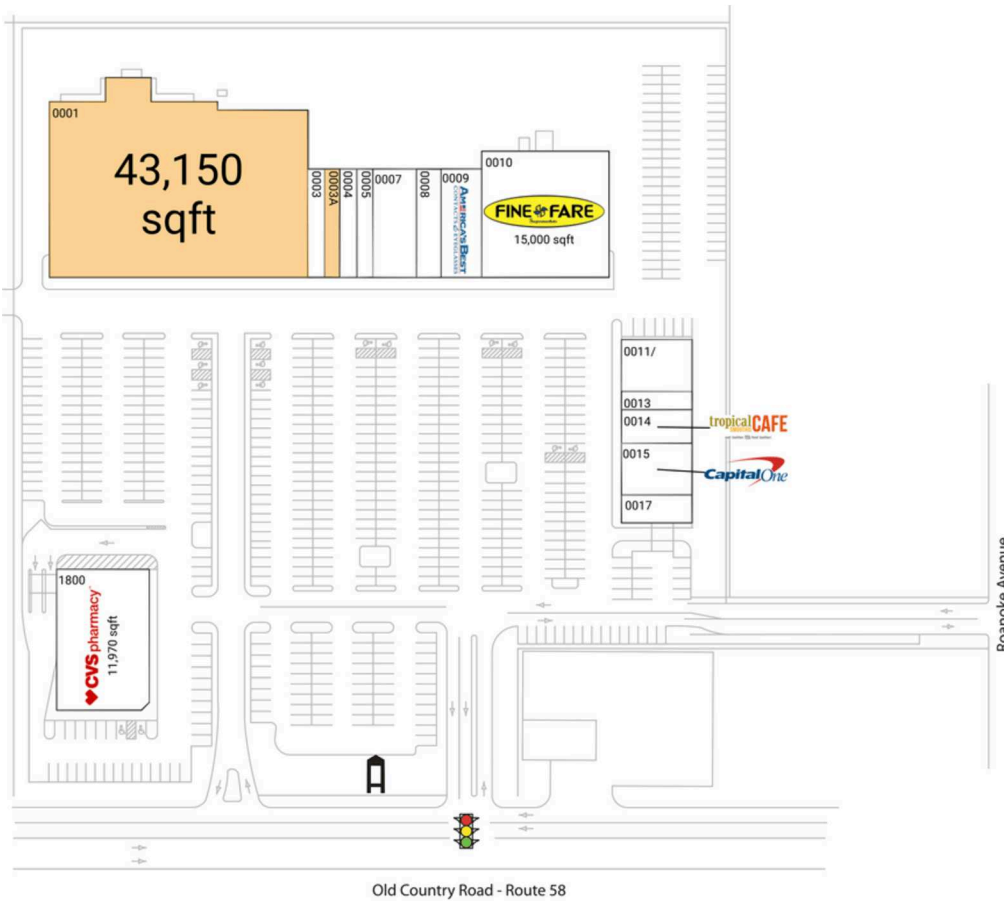

# Roanoke Plaza

New York-Newark-Jersey City, NY-NJ-PA

40.9329, -72.677

1080-1140 Old Country Road | Riverhead, NY 11901-2020

## Available Space

0001	43,150 SF
0003A	1,925 SF

## Current Retailers

0003	DeJesus Taqueria	1,400 SF
0004	Caruso's Pizzeria	1,700 SF
0005	The Lemon Tree	1,500 SF
0007	Tong Fu Restaurant	4,000 SF
0008	Roanoke Plaza Liquors	2,600 SF
0009	America's Best Contacts & Eyeglasses	4,000 SF
0010	Fine Fare	15,000 SF
0011/	Roanoke Laundry	3,150 SF
0013	Inga's Cleaners	1,120 SF
0014	Tropical Smoothie Cafe	2,100 SF
0015	Capital One	4,256 SF
0017	HearX	1,260 SF
1800	CVS/Pharmacy	11,970 SF