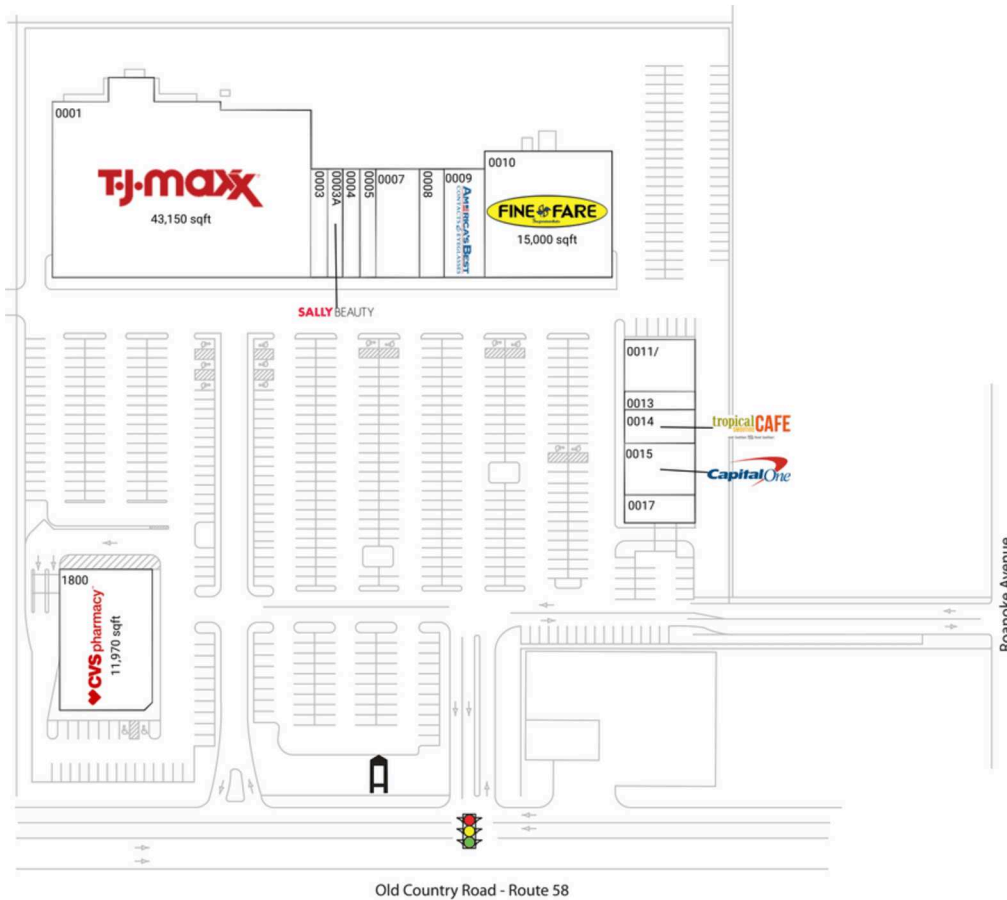

# Roanoke Plaza

New York-Newark-Jersey City, NY-NJ-PA

40.9329, -72.677

1080-1140 Old Country Road | Riverhead, NY 11901-2020

## Current Retailers

0001	T.J. Maxx	43,150 SF
0003	DeJesus Taqueria	1,400 SF
0003A	Sally Beauty Supply	1,925 SF
0004	Caruso's Pizzeria	1,700 SF
0005	The Lemon Tree	1,500 SF
0007	Tong Fu Restaurant	4,000 SF
0008	Roanoke Plaza Liquors	2,600 SF
0009	America's Best Contacts & Eyeglasses	4,000 SF
0010	Fine Fare	15,000 SF
0011/	Roanoke Laundry	3,150 SF
0013	Inga's Cleaners	1,120 SF
0014	Tropical Smoothie Cafe	2,100 SF
0015	Capital One	4,256 SF
0017	HeaRX	1,260 SF
1800	CVS/Pharmacy	11,970 SF