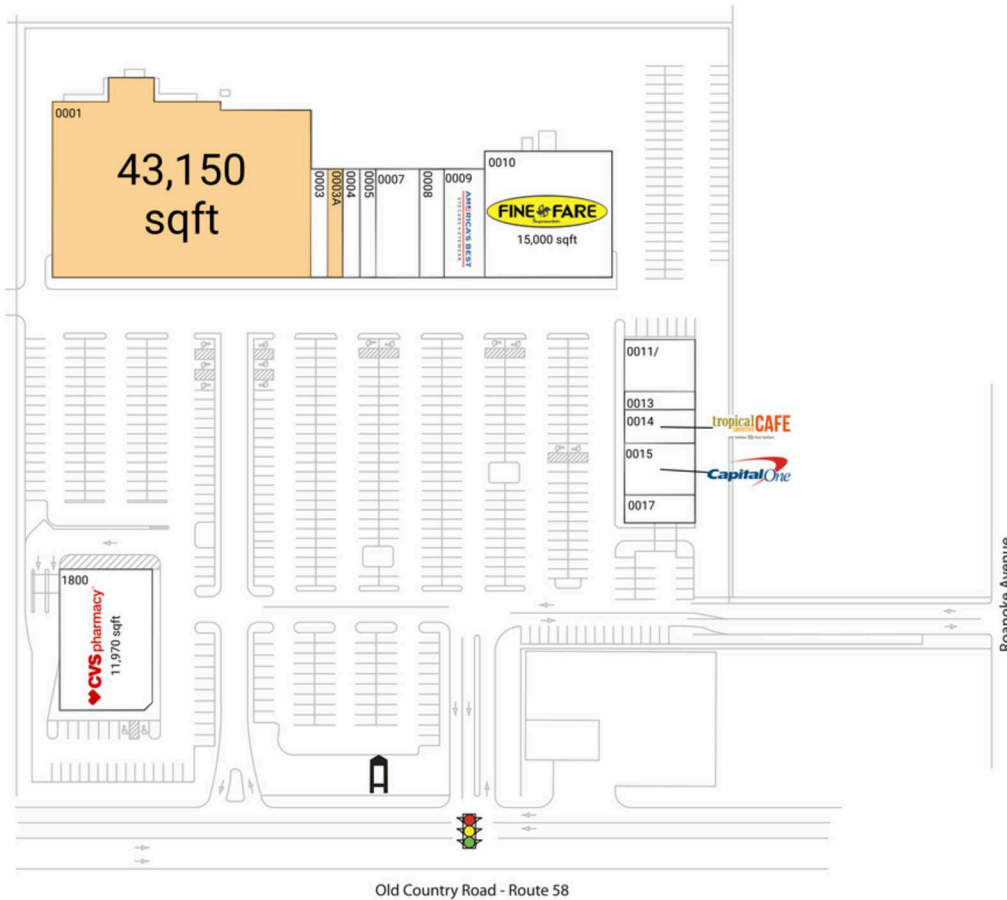

Roanoke Plaza

New York-Newark-Jersey City, NY-NJ-PA

40.9329, -72.677

1080-1140 Old Country Road | Riverhead, NY 11901-2020

Available Space

0001	43,150 SF
0003A	1,925 SF

Current Retailers

0003	DeJesus Taqueria	1,400 SF
0004	Caruso's Pizzeria	1,700 SF
0005	The Lemon Tree	1,500 SF
0007	Tong Fu Restaurant	4,000 SF
0008	Roanoke Plaza Liquors	2,600 SF
0009	America's Best Contacts & Eyeglasses	4,000 SF
0010	Fine Fare	15,000 SF
0011/	Roanoke Laundry	3,150 SF
0013	Inga's Cleaners	1,120 SF
0014	Tropical Smoothie Cafe	2,100 SF
0015	Capital One	4,256 SF
0017	HearX	1,260 SF
1800	CVS/Pharmacy	11,970 SF

4120