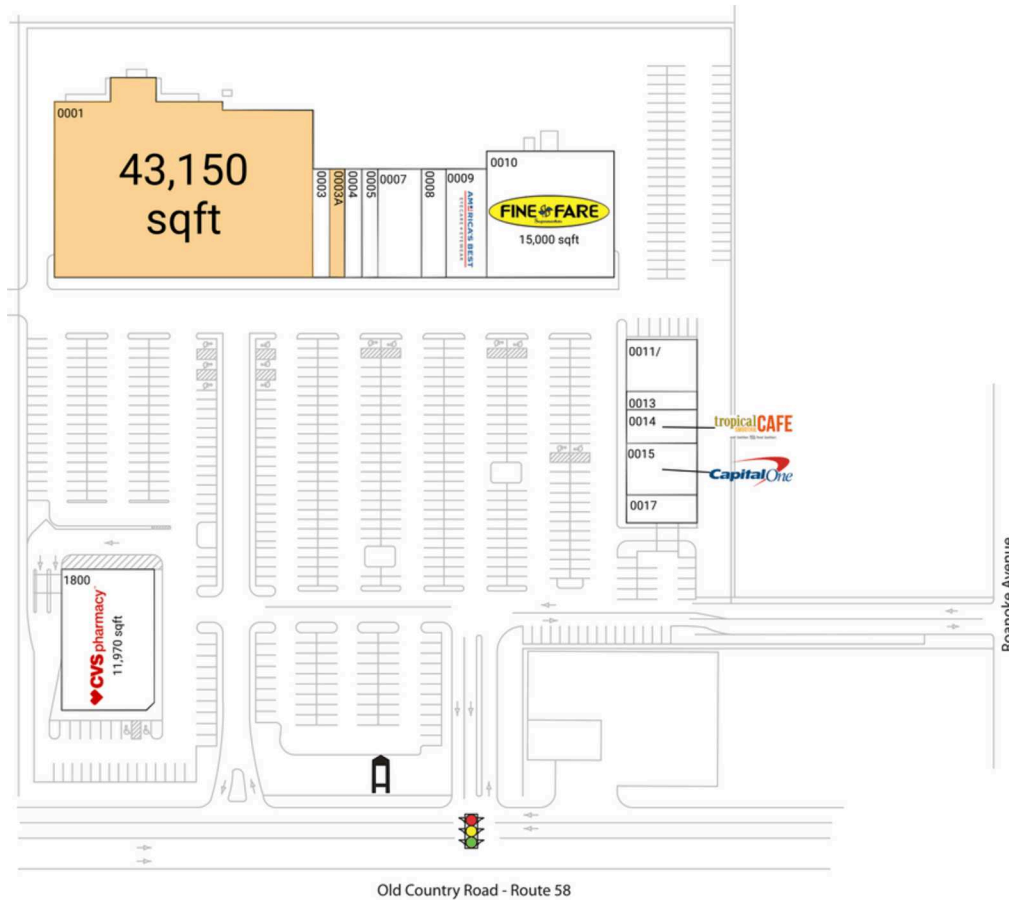

# Roanoke Plaza

New York-Newark-Jersey City, NY-NJ

40.9329, -72.677

1080-1140 Old Country Road | Riverhead, NY 11901-2020

## Available Space

0001	43,150 SF
0003A	1,925 SF

## Current Retailers

0003	DeJesus Taqueria	1,400 SF
0004	Caruso's Pizzeria	1,700 SF
0005	The Lemon Tree	1,500 SF
0007	Tong Fu Restaurant	4,000 SF
0008	Roanoke Plaza Liquors	2,600 SF
0009	America's Best Contacts & Eyeglasses	4,000 SF
0010	Fine Fare	15,000 SF
0011/	Roanoke Laundry	3,150 SF
0013	Inga's Cleaners	1,120 SF
0014	Tropical Smoothie Cafe	2,100 SF
0015	Capital One	4,256 SF
0017	HearX	1,260 SF
1800	CVS/Pharmacy	11,970 SF