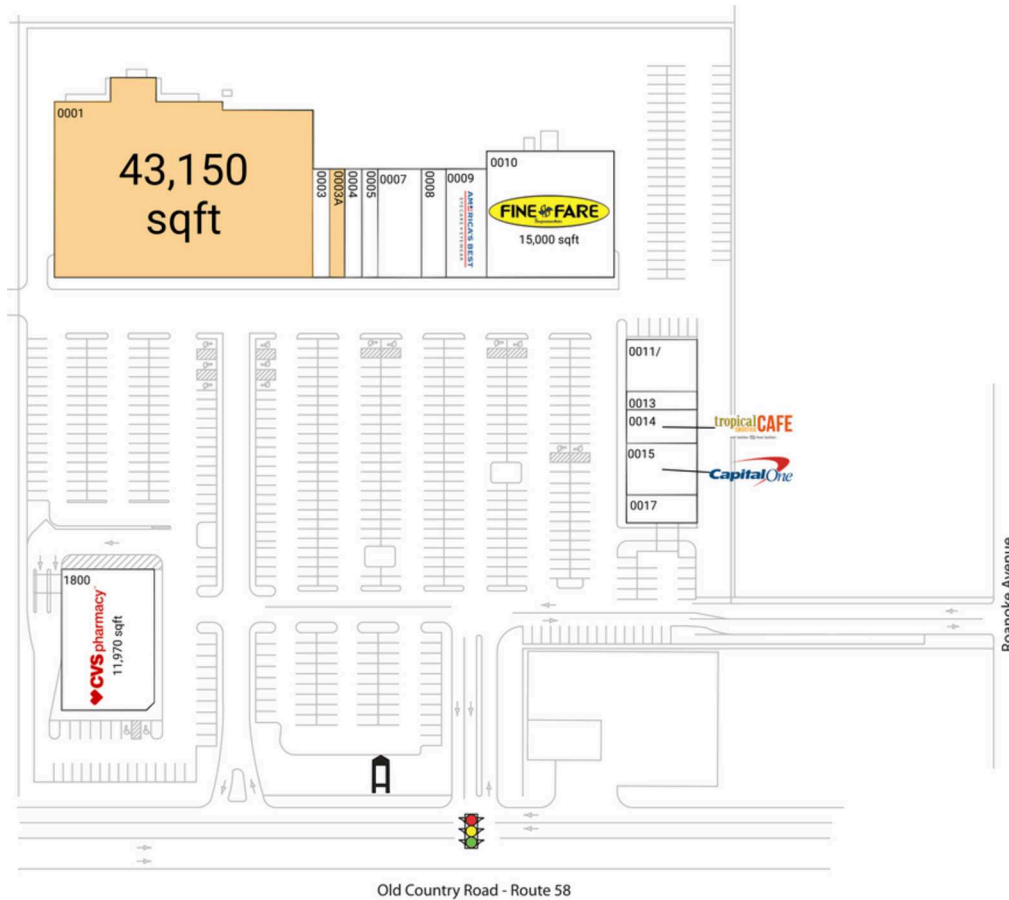

Roanoke Plaza

New York-Newark-Jersey City, NY-NJ

40.9329, -72.677

1080-1140 Old Country Road | Riverhead, NY 11901-2020

Available Space

0001	43,150 SF
0003A	1,925 SF

Current Retailers

0003	DeJesus Taqueria	1,400 SF
0004	Caruso's Pizzeria	1,700 SF
0005	The Lemon Tree	1,500 SF
0007	Tong Fu Restaurant	4,000 SF
0008	Roanoke Plaza Liquors	2,600 SF
0009	America's Best Contacts & Eyeglasses	4,000 SF
0010	Fine Fare	15,000 SF
0011/	Roanoke Laundry	3,150 SF
0013	Inga's Cleaners	1,120 SF
0014	Tropical Smoothie Cafe	2,100 SF
0015	Capital One	4,256 SF
0017	HearX	1,260 SF
1800	CVS/Pharmacy	11,970 SF

4120