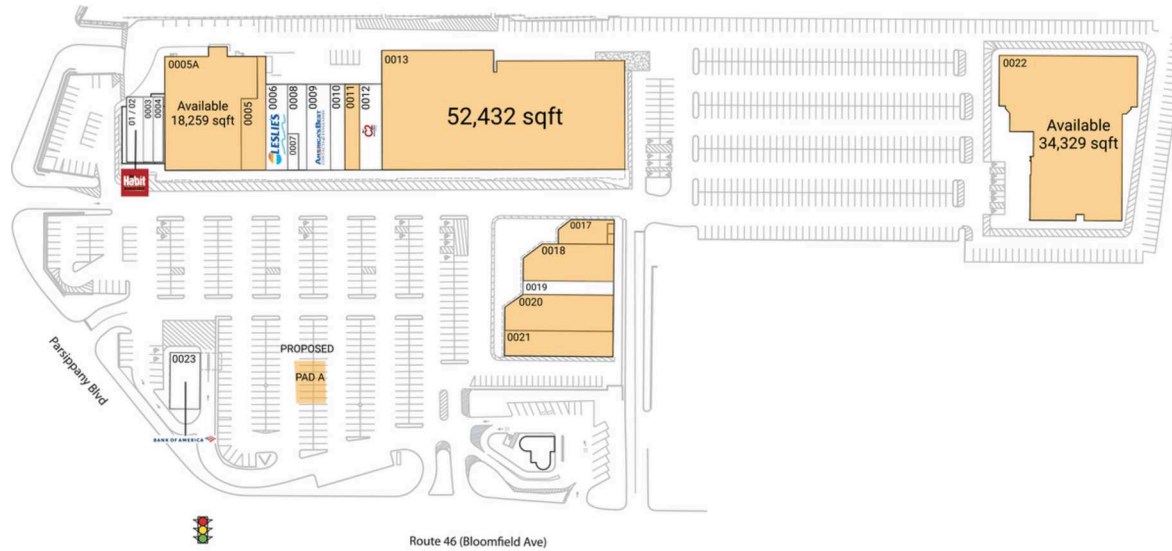

Morris Hills Shopping Center

New York-Newark-Jersey City, NY-NJ-PA

40.8702, -74.4226
3035-3189 Route 46 | Parsippany, NJ 07054-1224

Available Space

PAD A	0 SF
0005	4,316 SF
0005A	18,259 SF
0011	2,400 SF
0013	52,432 SF
0017	2,200 SF
0018	6,195 SF
0019	2,375 SF
0020	7,200 SF
0021	5,100 SF
0022	34,329 SF

Current Retailers

01 / 02	The Habit Burger Grill	2,440 SF
0003	Palermo's Pizza	1,502 SF
0004	Seoul Food	1,500 SF
0006	Leslie's Pool Supplies	3,600 SF
0007	Sajna Beauty Salon	750 SF
0008	The Great Wazu	2,370 SF
0009	America's Best Contacts & Eyeglasses	3,894 SF
0010	Bubbakoo's Burritos	2,360 SF
0012	C2 Education	3,540 SF
0023	Bank Of America	2,800 SF