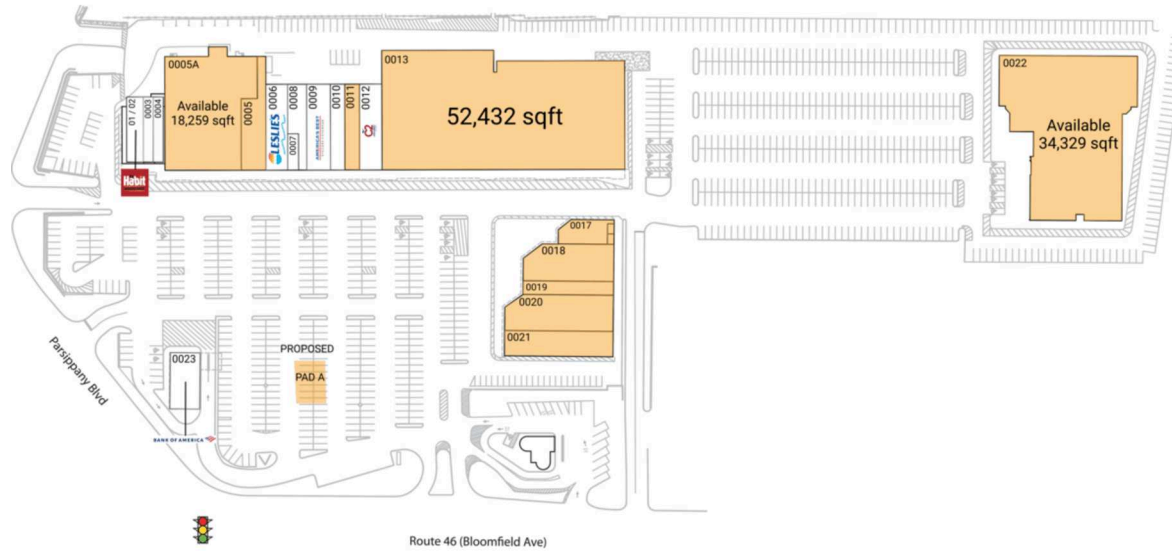

## Available Space

PAD A	0 SF
0005	4,316 SF
0005A	18,259 SF
0011	2,400 SF
0013	52,432 SF
0017	2,200 SF
0018	6,195 SF
0019	2,375 SF
0020	7,200 SF
0021	5,100 SF
0022	34,329 SF

## Current Retailers

01 / 02	The Habit Burger Grill	2,440 SF
0003	Palermo's Pizza	1,502 SF
0004	Seoul Food	1,500 SF
0006	Leslie's Pool Supplies	3,600 SF
0007	Sajna Beauty Salon	750 SF
0008	The Great Wazu	2,370 SF
0009	America's Best Contacts & Eyeglasses	3,894 SF
0010	Bubbakoo's Burritos	2,360 SF
0012	C2 Education	3,540 SF
0023	Bank Of America	2,800 SF