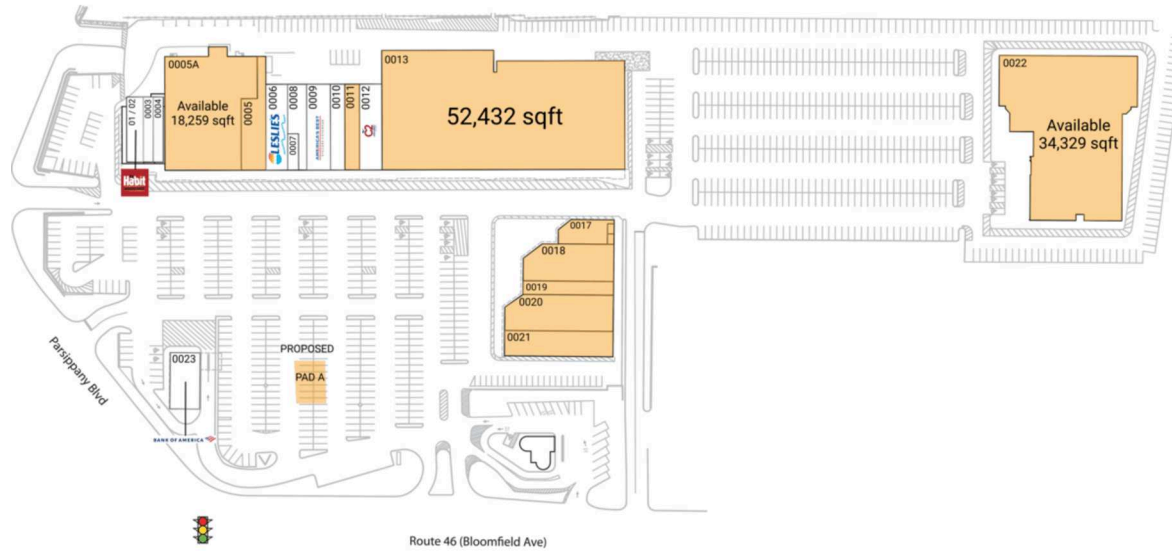

Morris Hills Shopping Center

New York-Newark-Jersey City, NY-NJ

40.8702, -74.4226
3035-3189 Route 46 | Parsippany, NJ 07054-1224

Available Space

PAD A	0 SF
0005	4,316 SF
0005A	18,259 SF
0011	2,400 SF
0013	52,432 SF
0017	2,200 SF
0018	6,195 SF
0019	2,375 SF
0020	7,200 SF
0021	5,100 SF
0022	34,329 SF

Current Retailers

01 / 02	The Habit Burger Grill	2,440 SF
0003	Palermo's Pizza	1,502 SF
0004	Seoul Food	1,500 SF
0006	Leslie's Pool Supplies	3,600 SF
0007	Sajna Beauty Salon	750 SF
0008	The Great Wazu	2,370 SF
0009	America's Best Contacts & Eyeglasses	3,894 SF
0010	Bubbakoo's Burritos	2,360 SF
0012	C2 Education	3,540 SF
0023	Bank Of America	2,800 SF