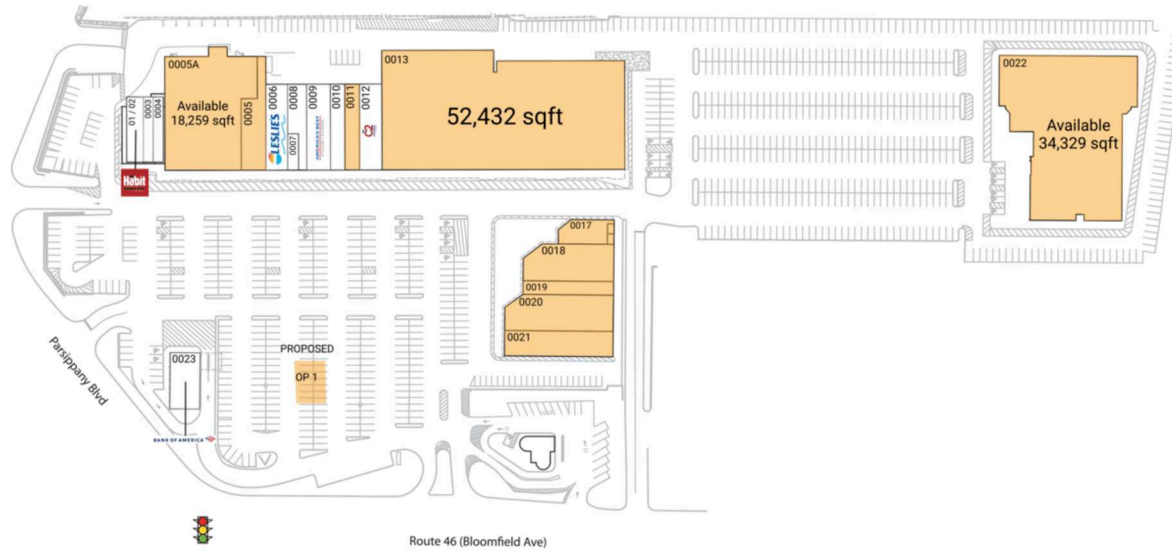

Morris Hills Shopping Center

New York-Newark-Jersey City, NY-NJ

40.8702, -74.4226
3035-3189 Route 46 | Parsippany, NJ 07054-1224

Available Space

OP 1	0 SF
0005	4,316 SF
0005A	18,259 SF
0011	2,400 SF
0013	52,432 SF
0017	2,200 SF
0018	6,195 SF
0019	2,375 SF
0020	7,200 SF
0021	5,100 SF
0022	34,329 SF

Current Retailers

01 / 02	The Habit Burger Grill	2,440 SF
0003	Palermo's Pizza	1,502 SF
0004	Seoul Food	1,500 SF
0006	Leslie's Pool Supplies	3,600 SF
0007	Sajna Beauty Salon	750 SF
0008	The Great Wazu	2,370 SF
0009	America's Best Contacts & Eyeglasses	3,894 SF
0010	Bubbakoo's Burritos	2,360 SF
0012	C2 Education	3,540 SF
0023	Bank Of America	2,800 SF