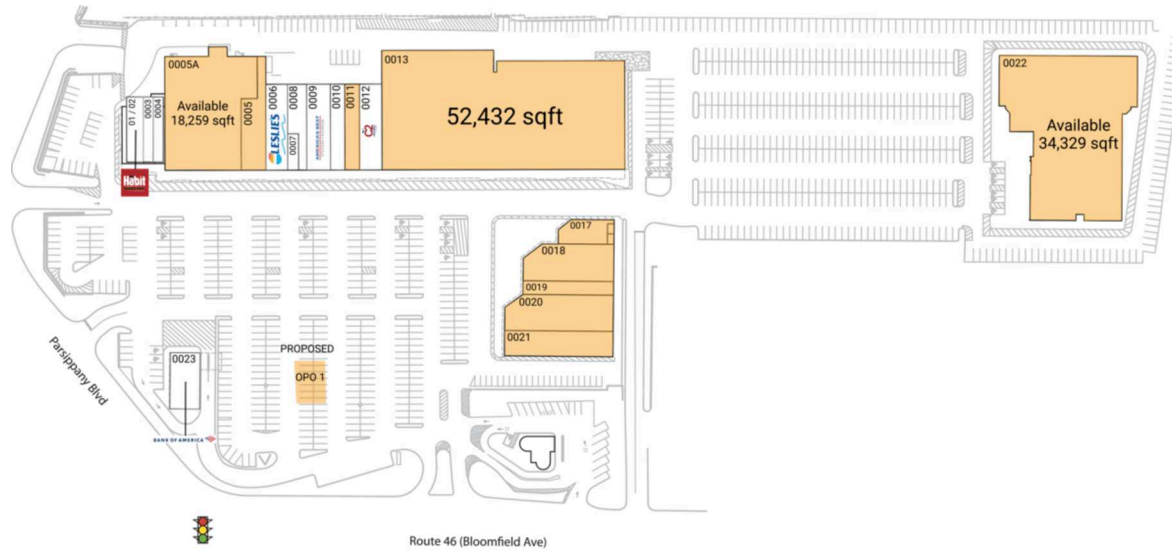

Morris Hills Shopping Center

New York-Newark-Jersey City, NY-NJ

40.8702, -74.4226
3035-3189 Route 46 | Parsippany, NJ 07054-1224

Available Space

OPO 1	0 SF
0005	4,316 SF
0005A	18,259 SF
0011	2,400 SF
0013	52,432 SF
0017	2,200 SF
0018	6,195 SF
0019	2,375 SF
0020	7,200 SF
0021	5,100 SF
0022	34,329 SF

Current Retailers

01 / 02	The Habit Burger Grill	2,440 SF
0003	Palermo's Pizza	1,502 SF
0004	Seoul Food	1,500 SF
0006	Leslie's Pool Supplies	3,600 SF
0007	Sajna Beauty Salon	750 SF
0008	The Great Wazu	2,370 SF
0009	America's Best Contacts & Eyeglasses	3,894 SF
0010	Bubbakoo's Burritos	2,360 SF
0012	C2 Education	3,540 SF
0023	Bank Of America	2,800 SF