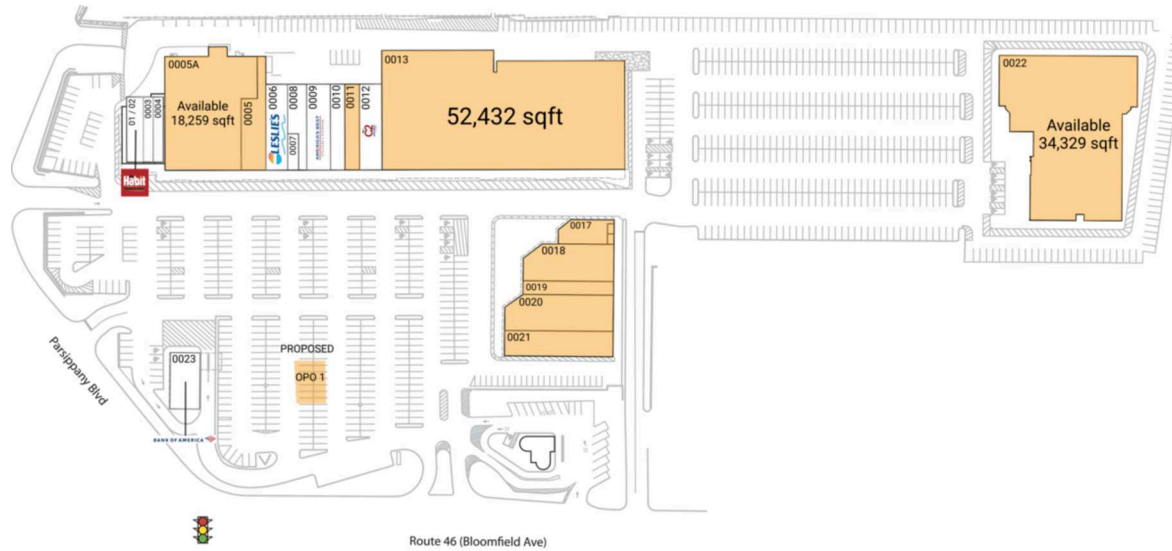

## Available Space

OPO 1	0 SF
0005	4,316 SF
0005A	18,259 SF
0011	2,400 SF
0013	52,432 SF
0017	2,200 SF
0018	6,195 SF
0019	2,375 SF
0020	7,200 SF
0021	5,100 SF
0022	34,329 SF

## Current Retailers

01 / 02	The Habit Burger Grill	2,440 SF
0003	Palermo's Pizza	1,502 SF
0004	Seoul Food	1,500 SF
0006	Leslie's Pool Supplies	3,600 SF
0007	Sajna Beauty Salon	750 SF
0008	The Great Wazu	2,370 SF
0009	America's Best Contacts & Eyeglasses	3,894 SF
0010	Bubbakoo's Burritos	2,360 SF
0012	C2 Education	3,540 SF
0023	Bank Of America	2,800 SF