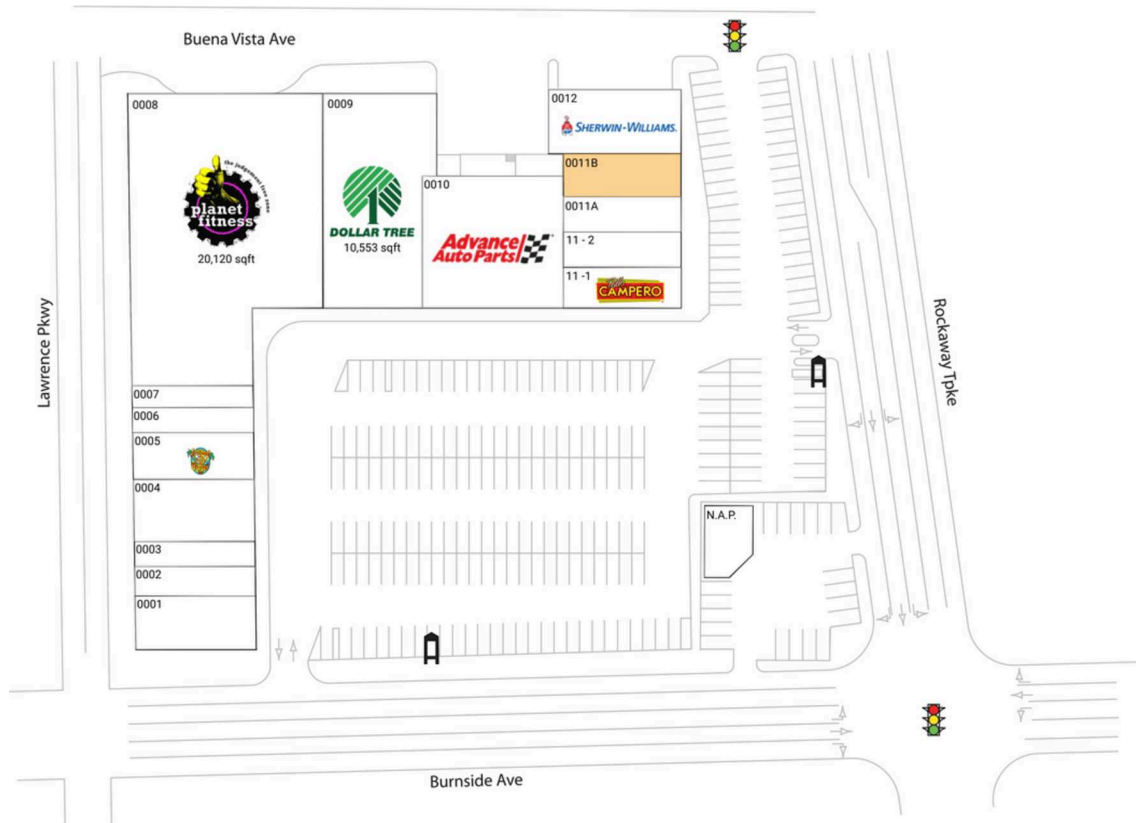

Falcaro's Plaza

New York-Newark-Jersey City, NY-NJ

40.6244, -73.7366

274-296 Burnside Avenue | Lawrence, NY 11559-1109

Available Space

0011B 1,897 SF

Current Retailers

N.A.P.	N.A.P.	0 SF
0001	Moca Asian Bistro	2,730 SF
0002	99 Cents Only Stores	1,560 SF
0003	Chimichurri Burger	1,170 SF
0004	Laundry Palace	2,960 SF
0005	Island Bagel Bar	2,340 SF
0006	Daisy Nail Art	1,170 SF
0007	Madison Dry Cleaners	1,170 SF
0008	Planet Fitness	20,120 SF
0009	Dollar Tree	10,553 SF
0010	Advance Auto Parts	7,448 SF
0011A	Tanya Wine & Liquor	1,376 SF
11 - 2	Lawrence Unisex	1,375 SF
11 -1	Pollo Campero	2,675 SF
0012	Sherwin-Williams	3,360 SF