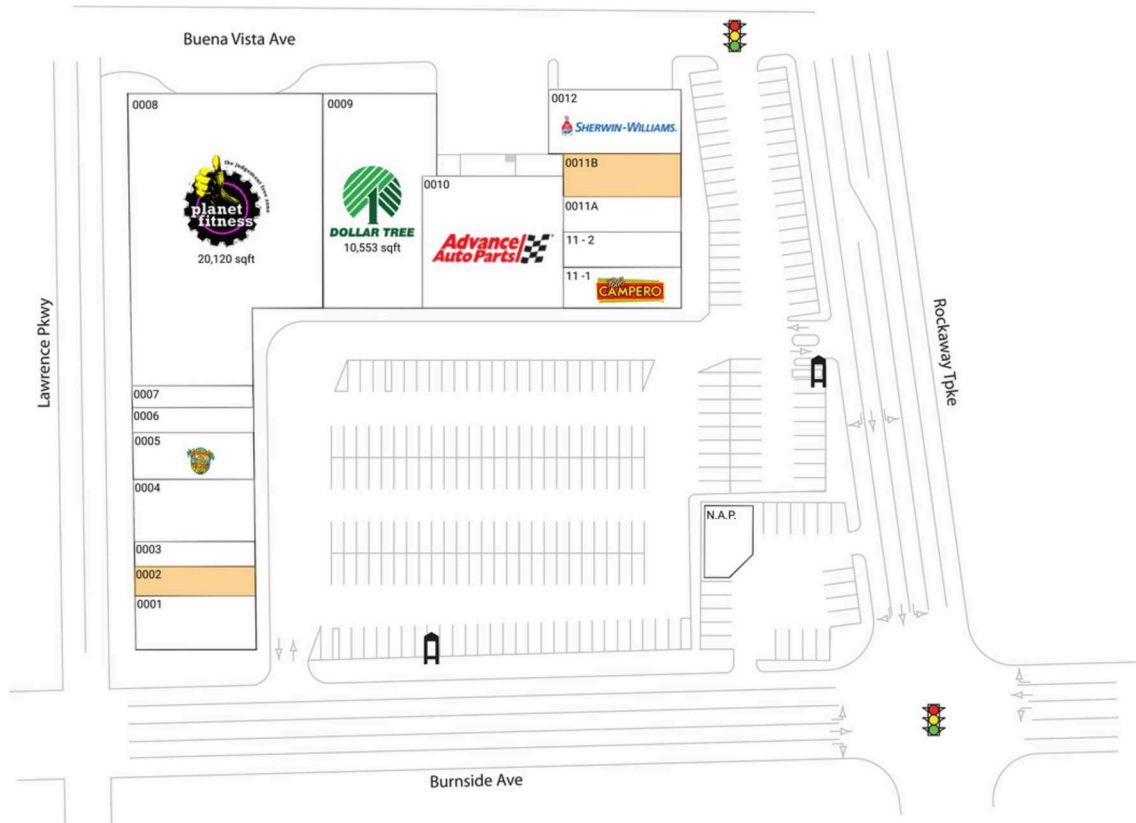

Falcaro's Plaza

New York-Newark-Jersey City, NY-NJ-PA

40.6244, -73.7366

274-296 Burnside Avenue | Lawrence, NY 11559-1109

Available Space

0002	1,560 SF
0011B	1,897 SF

Current Retailers

N.A.P.	N.A.P.	0 SF
0001	Moca Asian Bistro	2,730 SF
0003	Chimichurri Burger	1,170 SF
0004	Laundry Palace	2,960 SF
0005	Island Bagel Bar	2,340 SF
0006	Happy Nails	1,170 SF
0007	Madison Dry Cleaners	1,170 SF
0008	Planet Fitness	20,120 SF
0009	Dollar Tree	10,553 SF
0010	Advance Auto Parts	7,448 SF
0011A	Tanya Wine & Liquor	1,376 SF
11 - 2	Lawrence Unisex	1,375 SF
11 - 1	Pollo Campero	2,675 SF
0012	Sherwin-Williams	3,360 SF