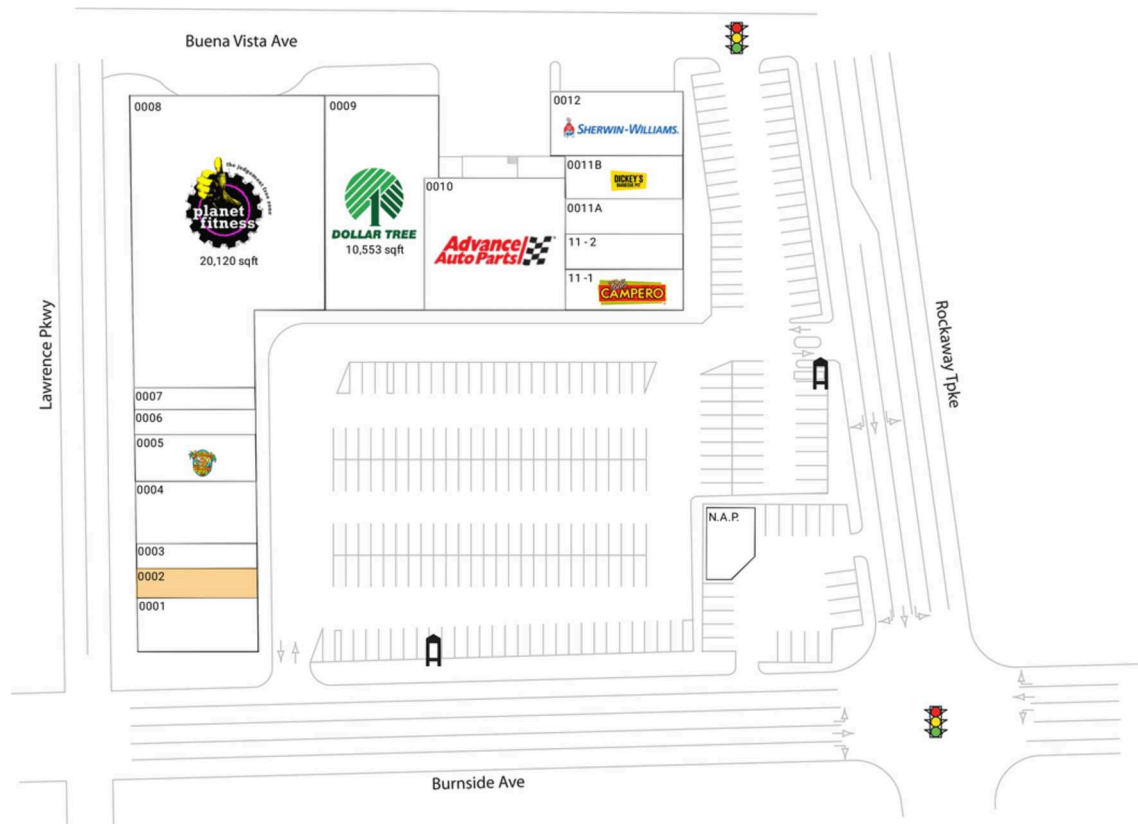

Falcaro's Plaza

New York-Newark-Jersey City, NY-NJ-PA

40.6244, -73.7366

274-296 Burnside Avenue | Lawrence, NY 11559-1109

Available Space

0002 1,560 SF

Current Retailers

N.A.P.	N.A.P.	0 SF
0001	Moca Asian Bistro	2,730 SF
0003	Chimichurri Burger	1,170 SF
0004	Laundry Palace	2,960 SF
0005	Island Bagel Bar	2,340 SF
0006	Happy Nails	1,170 SF
0007	Madison Dry Cleaners	1,170 SF
0008	Planet Fitness	20,120 SF
0009	Dollar Tree	10,553 SF
0010	Advance Auto Parts	7,448 SF
0011A	Tanya Wine & Liquor	1,376 SF
0011B	Dickey's Barbecue Pit	1,897 SF
11 - 2	Lawrence Unisex	1,375 SF
11 - 1	Pollo Campero	2,675 SF
0012	Sherwin-Williams	3,360 SF