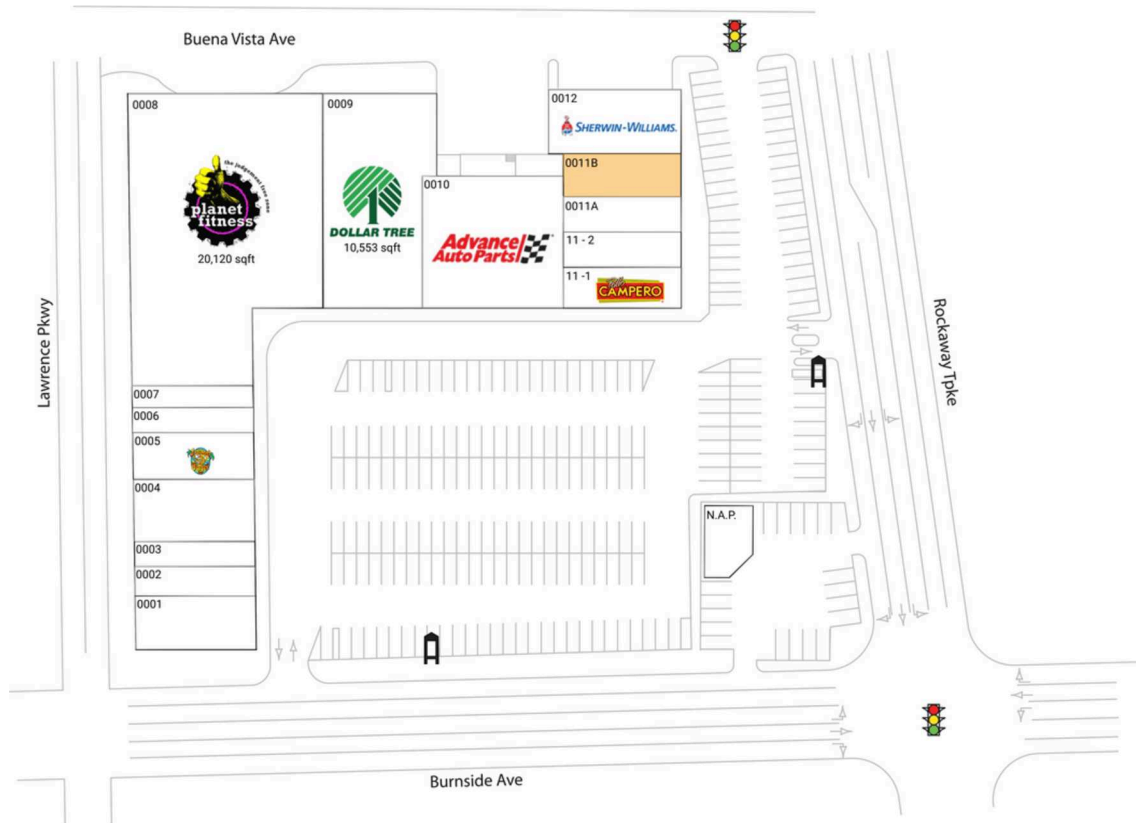

# Falcaro's Plaza

New York-Newark-Jersey City, NY-NJ-PA

40.6244, -73.7366

274-296 Burnside Avenue | Lawrence, NY 11559-1109

## Available Space

0011B 1,897 SF

## Current Retailers

N.A.P.	N.A.P.	0 SF
0001	Moca Asian Bistro	2,730 SF
0002	99 Cents Only Stores	1,560 SF
0003	Chimichurri Burger	1,170 SF
0004	Laundry Palace	2,960 SF
0005	Island Bagel Bar	2,340 SF
0006	Happy Nails	1,170 SF
0007	Madison Dry Cleaners	1,170 SF
0008	Planet Fitness	20,120 SF
0009	Dollar Tree	10,553 SF
0010	Advance Auto Parts	7,448 SF
0011A	Tanya Wine & Liquor	1,376 SF
11 - 2	Lawrence Unisex	1,375 SF
11 - 1	Pollo Campero	2,675 SF
0012	Sherwin-Williams	3,360 SF