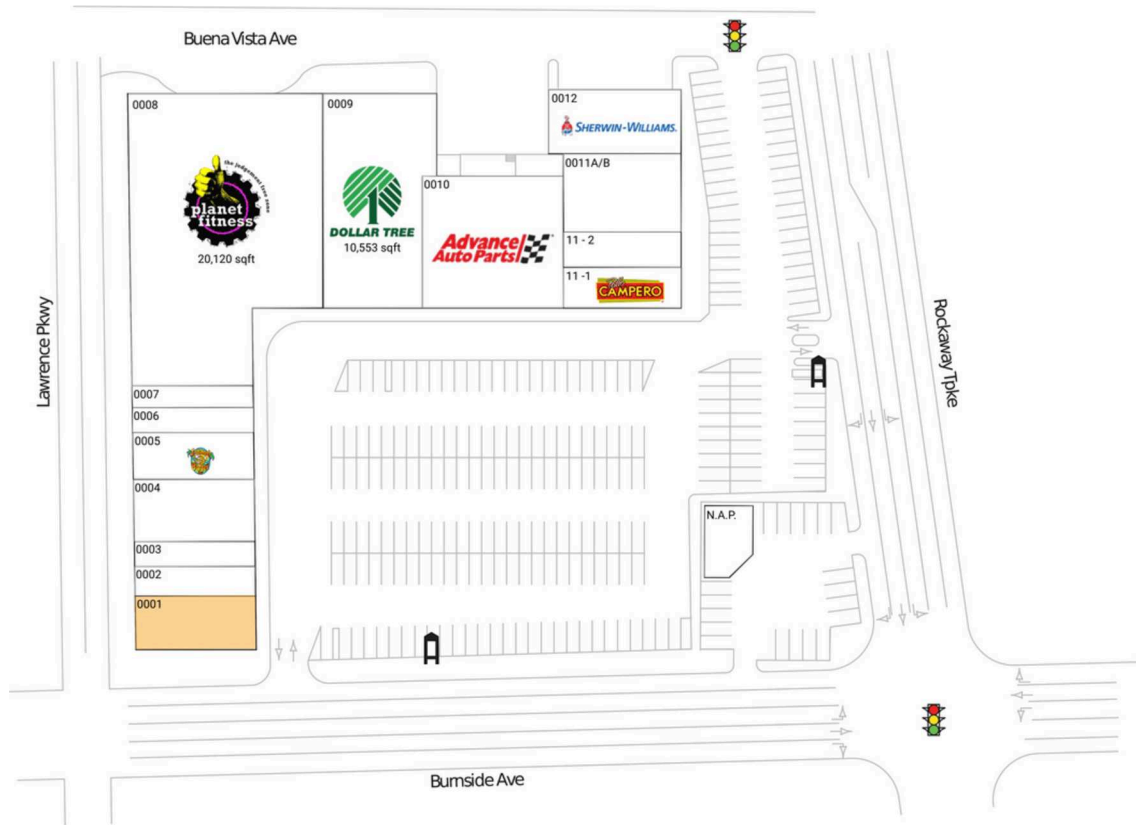

Falcaro's Plaza

New York-Newark-Jersey City, NY-NJ

40.6244, -73.7366

274-296 Burnside Avenue | Lawrence, NY 11559-1109

Available Space

0001 2,730 SF

Current Retailers

N.A.P.	N.A.P.	0 SF
0002	99 Cents Only Stores	1,560 SF
0003	Chimichurri Burger	1,170 SF
0004	Laundry Palace	2,960 SF
0005	Island Bagel Bar	2,340 SF
0006	Daisy Nail Art	1,170 SF
0007	Madison Dry Cleaners	1,170 SF
0008	Planet Fitness	20,120 SF
0009	Dollar Tree	10,553 SF
0010	Advance Auto Parts	7,448 SF
0011A/B	Tanya Wine & Liquor	3,273 SF
11 - 2	Lawrence Unisex	1,375 SF
11 -1	Pollo Campero	2,675 SF
0012	Sherwin-Williams	3,360 SF