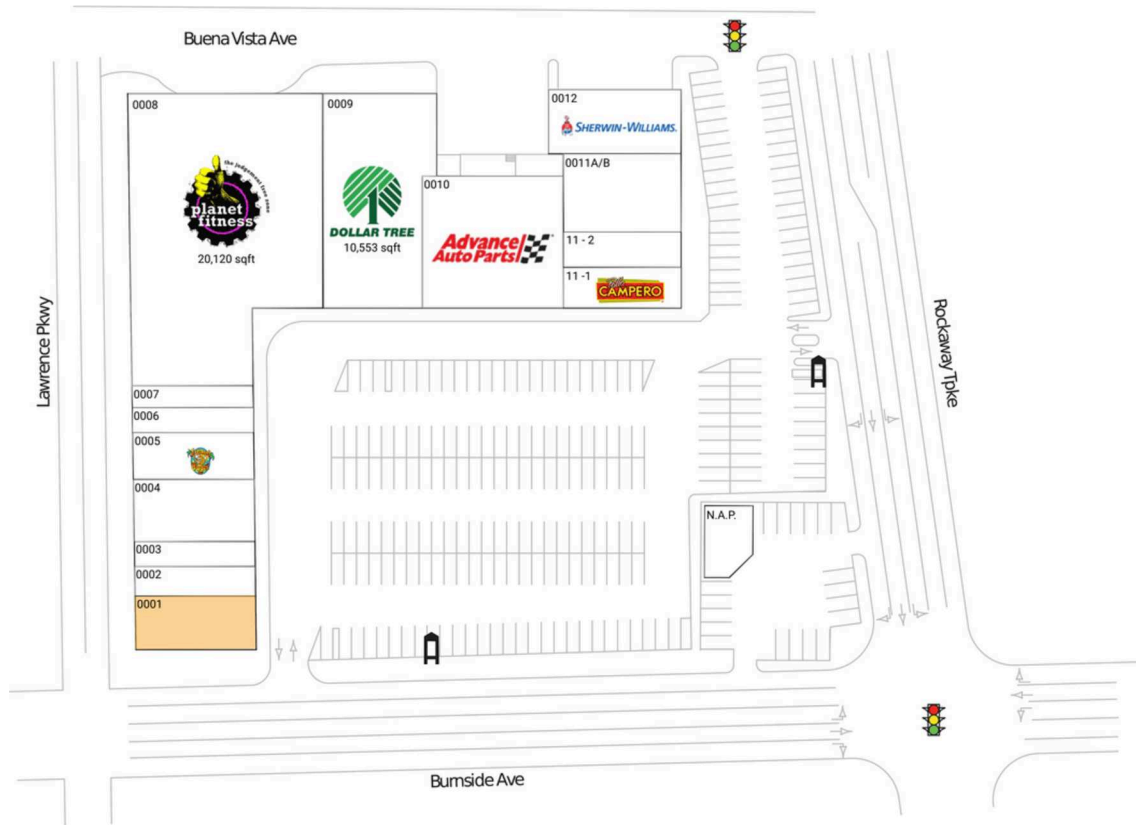

Falcaro's Plaza

New York-Newark-Jersey City, NY-NJ

40.6244, -73.7366

274-296 Burnside Avenue | Lawrence, NY 11559-1109

Available Space

0001 2,730 SF

Current Retailers

N.A.P.	N.A.P.	0 SF
0002	99 Cents Only Stores	1,560 SF
0003	Chimichurri Burger	1,170 SF
0004	Laundry Palace	2,960 SF
0005	Island Bagel Bar	2,340 SF
0006	Daisy Nail Art	1,170 SF
0007	Madison Dry Cleaners	1,170 SF
0008	Planet Fitness	20,120 SF
0009	Dollar Tree	10,553 SF
0010	Advance Auto Parts	7,448 SF
0011A/B	Tanya Wine & Liquor	3,273 SF
11 - 2	Lawrence Unisex	1,375 SF
11 -1	Pollo Campero	2,675 SF
0012	Sherwin-Williams	3,360 SF