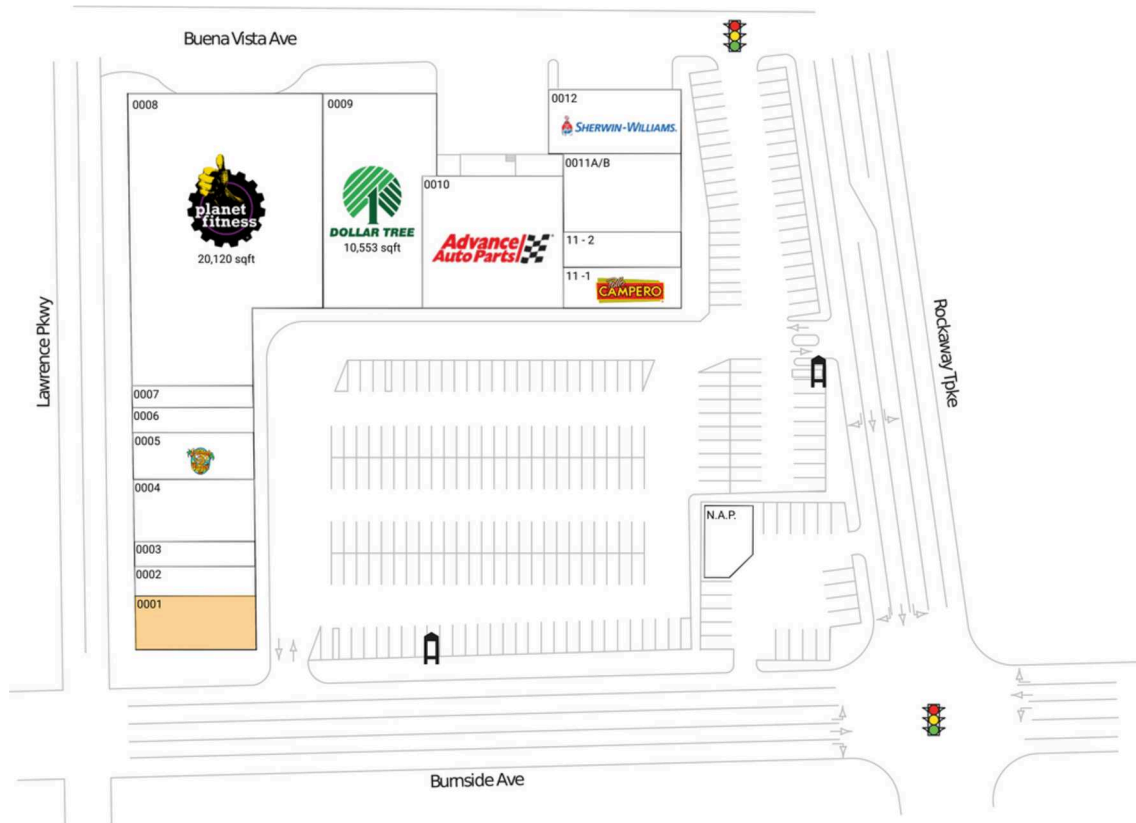

Falcaro's Plaza

New York-Newark-Jersey City, NY-NJ

40.6244, -73.7366

274-296 Burnside Avenue | Lawrence, NY 11559-1109

Available Space

0001 2,730 SF

Current Retailers

N.A.P.	N.A.P.	0 SF
0002	99 Cents Only Stores	1,560 SF
0003	Chimichurri Burger	1,170 SF
0004	Laundry Palace	2,960 SF
0005	Island Bagel Bar	2,340 SF
0006	Daisy Nail Art	1,170 SF
0007	Madison Dry Cleaners	1,170 SF
0008	Planet Fitness	20,120 SF
0009	Dollar Tree	10,553 SF
0010	Advance Auto Parts	7,448 SF
0011A/B	Tanya Wine & Liquor	3,273 SF
11 - 2	Lawrence Unisex	1,375 SF
11 -1	Pollo Campero	2,675 SF
0012	Sherwin-Williams	3,360 SF