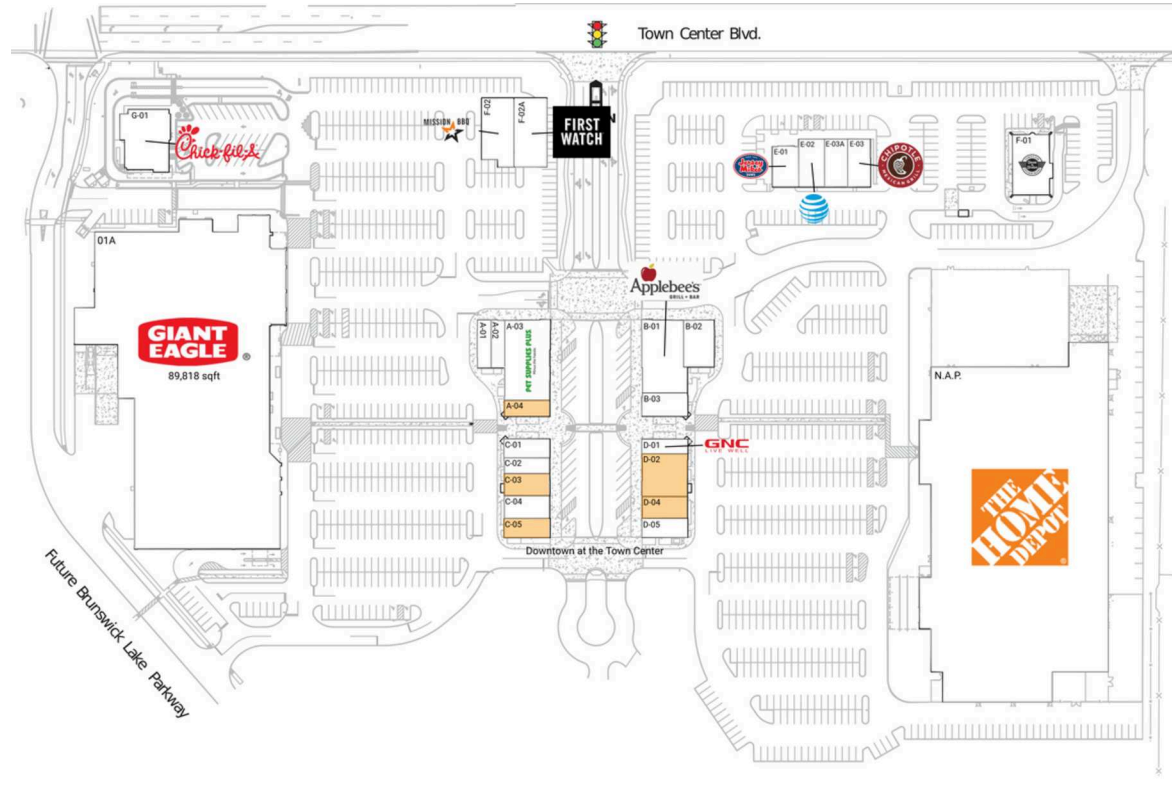

Brunswick Town Center

Cleveland-Elyria, OH

41.2372, -81.8081

1434 Town Center Blvd | Brunswick, OH 44212

Available Space

A-04	1,277 SF
C-03	1,766 SF
C-05	1,533 SF
D-02	3,250 SF
D-04	1,732 SF

Current Retailers

A-01	GameStop	1,184 SF
A-02	Pulp Juice	1,094 SF
A-03	Pet Supplies Plus	6,371 SF
B-01	Applebee's	5,471 SF
B-02	Mucho Buenos	2,518 SF
B-03	Rettig Music	1,852 SF
C-01	Great Clips	1,459 SF
C-02	Raw Vanity Nail Bar	1,250 SF
C-04	Brunswick Branch Title Office	1,835 SF
D-01	GNC	1,213 SF
D-05	Vita Bella Salon And Spa	1,610 SF
E-01	Jersey Mike's Subs	1,507 SF
E-02	AT&T	1,504 SF
E-03	Chipotle Mexican Grill	2,494 SF
E-03A	Victra Verizon	1,942 SF
F-01	Steak 'N Shake	4,020 SF
F-02	Mission BBQ	3,600 SF
F-02A	First Watch	4,000 SF
G-01	Chick-fil-A	4,993 SF
N.A.P.	The Home Depot	0 SF
O1A	Giant Eagle	89,818 SF