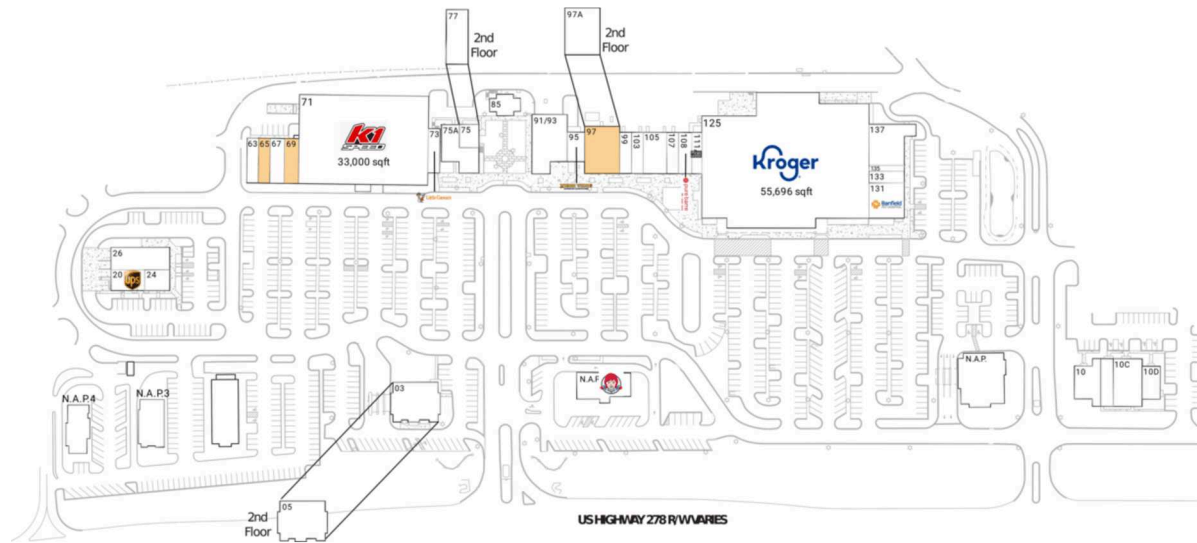

Belfair Towne Village

Hilton Head Island-Bluffton, SC

32.2674, -80.8583

63-145 Towne Drive | Bluffton, SC 29910

Available Space

65	1,500 SF
69	1,875 SF
97	4,218 SF

Current Retailers

N.A.P.	Liberty Savings Bank	0 SF
N.A.P.1	Wendy's	0 SF
N.A.P.3	American Bar & Grill	0 SF
N.A.P.4	N.A.P.	0 SF
03	National Bank Of South Carolina	5,039 SF
05	Robinson Grant & Co.	5,787 SF
10	SJC Medical Group	9,978 SF
10C	Candler Medical	4,077 SF
10D	St. Joseph's Hospital	1,694 SF
20	The UPS Store	2,000 SF
24	Panda Chinese Restaurant	1,500 SF
26	Ruan Thai II, LLC	3,800 SF
63	Geico Insurance	1,500 SF
67	Charles Schwab	1,875 SF
71	K1 Speed	33,000 SF
73	Little Caesars Pizza	1,500 SF
75	Steve Helwig & Associates Allstate Insurance	1,137 SF
75A	Intrepid USA Healthcare & Hospice	3,294 SF
77	Law Office Of Delighla Brehm, LLC	1,600 SF
85	Olive The Above	2,500 SF
91/93	Truffles Cafe	5,360 SF
95	Which Wich	1,500 SF
97A	Harbor Light Insurance	2,491 SF
99	Cuticles	1,299 SF
103	Edible Arrangements	1,400 SF
105	Belfair Fine Wine & Spirits	2,800 SF
107	New York City Pizza	1,400 SF
108	Pure Barre	1,600 SF
111A	The Joint Chiropractic	1,200 SF
125	Kroger	55,696 SF
131	Banfield Pet Hospital	3,600 SF
133	Amigos Belfair	1,200 SF
135	Egan + Ella Boutique	600 SF
137	EFit Club	4,390 SF