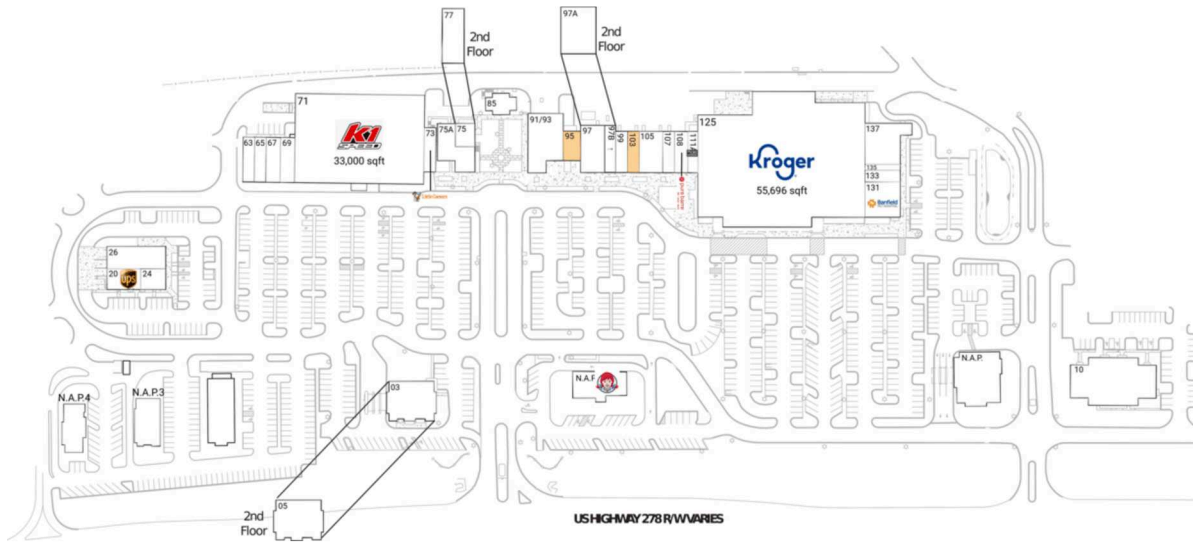

# Belfair Towne Village

Hilton Head Island-Bluffton, SC

32.2674, -80.8583  
63-145 Towne Drive | Bluffton, SC 29910

1822

## Available Space

95	1,500 SF
103	1,400 SF

## Current Retailers

N.A.P.	Liberty Savings Bank	0 SF
N.A.P.1	Wendy's	0 SF
N.A.P.3	American Bar & Grill	0 SF
N.A.P.4	N.A.P.	0 SF
03	National Bank Of South Carolina	5,039 SF
05	Robinson Grant & Co.	5,787 SF
10	SJC Medical Group	15,749 SF
20	The UPS Store	2,000 SF
24	Panda Chinese Restaurant	1,500 SF
26	Ruan Thai II, LLC	3,800 SF
63	Geico Insurance	1,500 SF
65	Chill N Nitrogen Ice Cream	1,500 SF
67	Charles Schwab	1,875 SF
69	Fyzical Therapy & Balance Centers	1,875 SF
71	K1 Speed	33,000 SF
73	Little Caesars Pizza	1,500 SF
75	Steve Helwig & Associates Allstate Insurance	1,137 SF
75A	Intrepid USA Healthcare & Hospice	3,294 SF
77	Law Office Of Delighla Brehm, LLC	1,600 SF
85	Olive The Above	2,500 SF
91/93	Truffles Cafe	5,360 SF
97	Mobility City	2,718 SF
97A	Harbor Light Insurance	2,491 SF
97B	Prime IV Hydration & Wellness	1,500 SF
99	Cuticles	1,299 SF
105	Belfair Fine Wine & Spirits	2,800 SF
107	New York City Pizza	1,400 SF
108	Pure Barre	1,600 SF
111A	The Joint Chiropractic	1,200 SF
125	Kroger	55,696 SF
131	Banfield Pet Hospital	3,600 SF
133	Amigos Belfair	1,200 SF
135	Carolina Optical	600 SF
137	EFit Club	4,390 SF