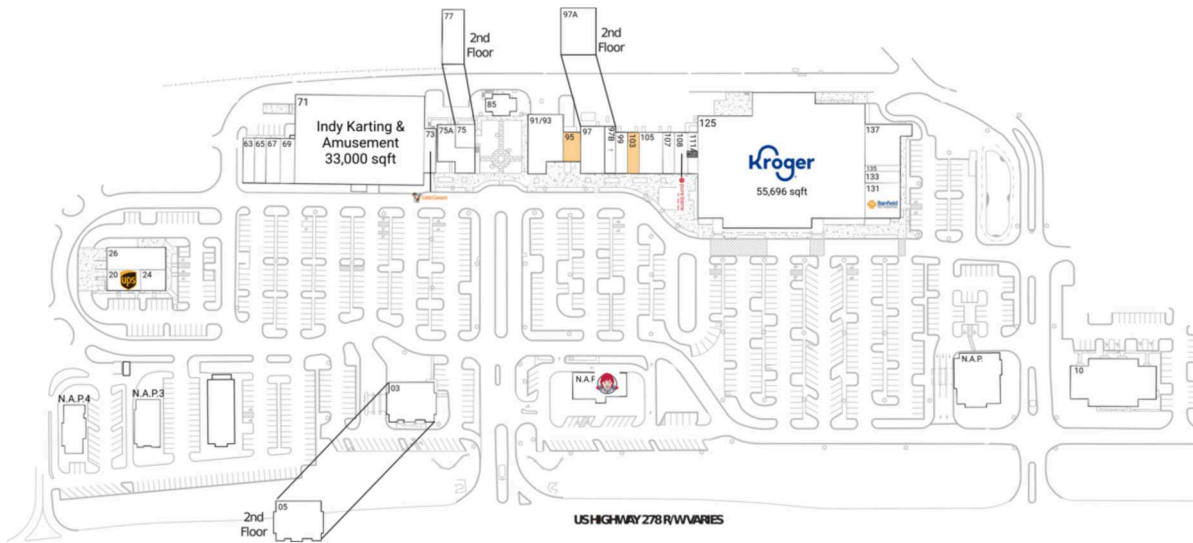

# Belfair Towne Village

Hilton Head Island-Bluffton, SC

32.2674, -80.8583  
63-145 Towne Drive | Bluffton, SC 29910

1822

## Available Space

95	1,500 SF
103	1,400 SF

## Current Retailers

N.A.P.	Liberty Savings Bank	0 SF
N.A.P.1	Wendy's	0 SF
N.A.P.3	American Bar & Grill	0 SF
N.A.P.4	N.A.P.	0 SF
03	National Bank Of South Carolina	5,039 SF
05	Robinson Grant & Co.	5,787 SF
10	SJC Medical Group	15,749 SF
20	The UPS Store	2,000 SF
24	Panda Chinese Restaurant	1,500 SF
26	Ruan Thai II, LLC	3,800 SF
63	Geico Insurance	1,500 SF
65	Chill N Nitrogen Ice Cream	1,500 SF
67	Charles Schwab	1,875 SF
69	Fyzical Therapy & Balance Centers	1,875 SF
71	Indy Karting & Amusement	33,000 SF
73	Little Caesars Pizza	1,500 SF
75	Steve Helwig & Associates Allstate Insurance	1,137 SF
75A	Intrepid USA Healthcare & Hospice	3,294 SF
77	Law Office Of Delighla Brehm, LLC	1,600 SF
85	Olive The Above	2,500 SF
91/93	Truffles Cafe	5,360 SF
97	Mobility City	2,718 SF
97A	Harbor Light Insurance	2,491 SF
97B	Prime IV Hydration & Wellness	1,500 SF
99	Cuticles	1,299 SF
105	Belfair Fine Wine & Spirits	2,800 SF
107	New York City Pizza	1,400 SF
108	Pure Barre	1,600 SF
111A	The Joint Chiropractic	1,200 SF
125	Kroger	55,696 SF
131	Banfield Pet Hospital	3,600 SF
133	Amigos Belfair	1,200 SF
135	Carolina Optical	600 SF
137	EFit Club	4,390 SF