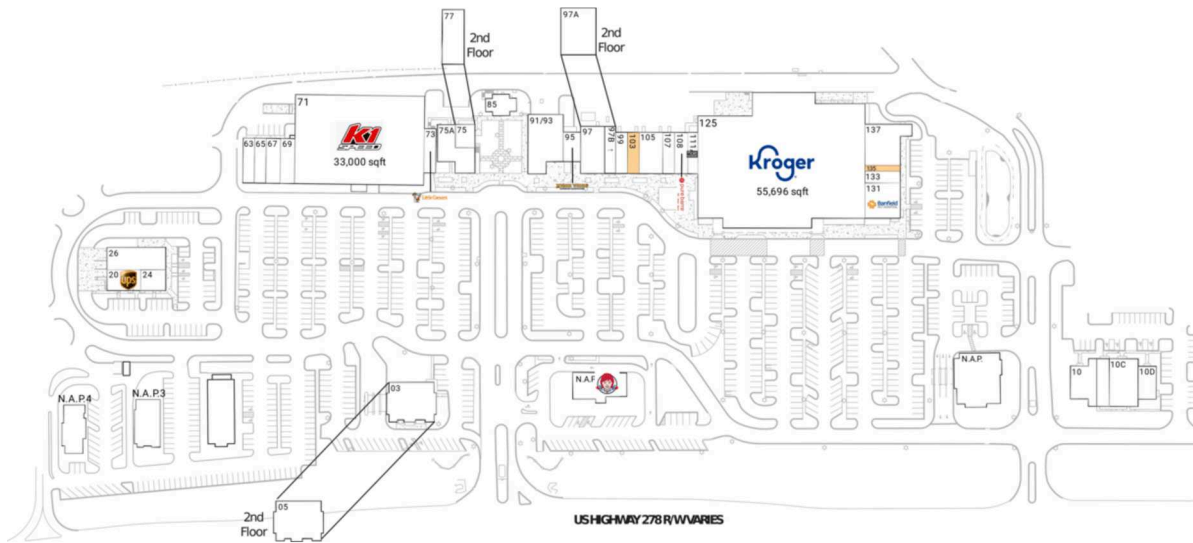

Belfair Towne Village

Hilton Head Island-Bluffton, SC

32.2674, -80.8583
63-145 Towne Drive | Bluffton, SC 29910

1822

Available Space

103	1,400 SF
135	600 SF

Current Retailers

N.A.P.	Liberty Savings Bank	0 SF
N.A.P.1	Wendy's	0 SF
N.A.P.3	American Bar & Grill	0 SF
N.A.P.4	N.A.P.	0 SF
03	National Bank Of South Carolina	5,039 SF
05	Robinson Grant & Co.	5,787 SF
10	SJC Medical Group	9,978 SF
10C	Candler Medical	4,077 SF
10D	St. Joseph's Hospital	1,694 SF
20	The UPS Store	2,000 SF
24	Panda Chinese Restaurant	1,500 SF
26	Ruan Thai II, LLC	3,800 SF
63	Geico Insurance	1,500 SF
65	Chill N Nitrogen Ice Cream	1,500 SF
67	Charles Schwab	1,875 SF
69	Fyzical Therapy & Balance Centers	1,875 SF
71	K1 Speed	33,000 SF
73	Little Caesars Pizza	1,500 SF
75	Steve Helwig & Associates Allstate Insurance	1,137 SF
75A	Intrepid USA Healthcare & Hospice	3,294 SF
77	Law Office Of Delighla Brehm, LLC	1,600 SF
85	Olive The Above	2,500 SF
91/93	Truffles Cafe	5,360 SF
95	Which Wich	1,500 SF
97	Mobility City	2,718 SF
97A	Harbor Light Insurance	2,491 SF
97B	Prime IV Hydration & Wellness	1,500 SF
99	Cuticles	1,299 SF
105	Belfair Fine Wine & Spirits	2,800 SF
107	New York City Pizza	1,400 SF
108	Pure Barre	1,600 SF
111A	The Joint Chiropractic	1,200 SF
125	Kroger	55,696 SF
131	Banfield Pet Hospital	3,600 SF
133	Amigos Belfair	1,200 SF
137	EFit Club	4,390 SF