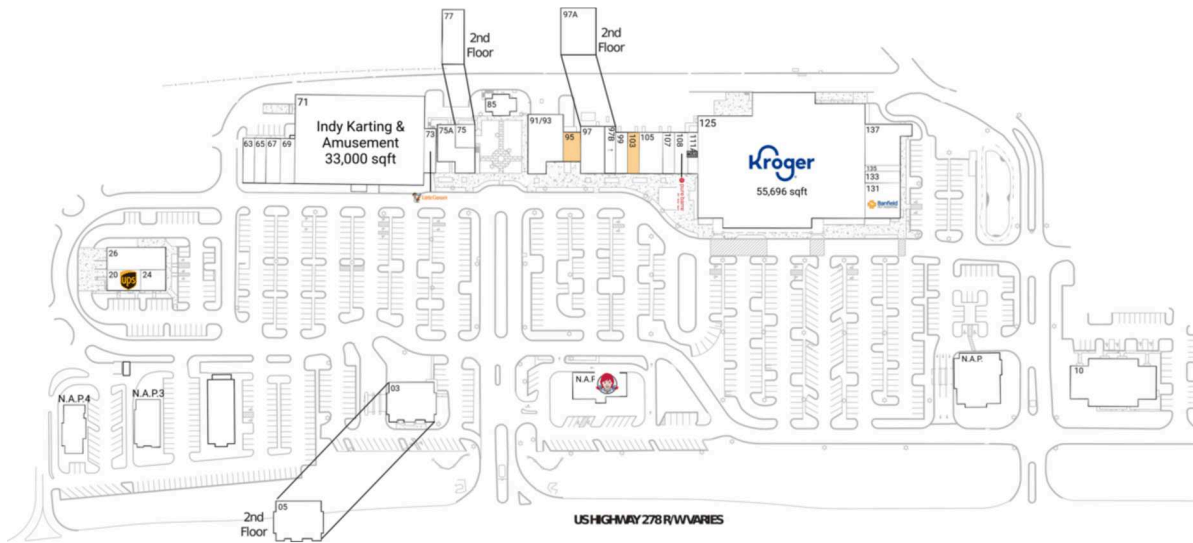

Belfair Towne Village

Hilton Head Island-Bluffton, SC

32.2674, -80.8583
63-145 Towne Drive | Bluffton, SC 29910

1822

Available Space

95	1,500 SF
103	1,400 SF

Current Retailers

N.A.P.	Liberty Savings Bank	0 SF
N.A.P.1	Wendy's	0 SF
N.A.P.3	American Bar & Grill	0 SF
N.A.P.4	N.A.P.	0 SF
03	National Bank Of South Carolina	5,039 SF
05	Robinson Grant & Co.	5,787 SF
10	SJC Medical Group	15,749 SF
20	The UPS Store	2,000 SF
24	Panda Chinese Restaurant	1,500 SF
26	Ruan Thai II, LLC	3,800 SF
63	Geico Insurance	1,500 SF
65	Chill N Nitrogen Ice Cream	1,500 SF
67	Charles Schwab	1,875 SF
69	Fyzical Therapy & Balance Centers	1,875 SF
71	Indy Karting & Amusement	33,000 SF
73	Little Caesars Pizza	1,500 SF
75	Steve Helwig & Associates Allstate Insurance	1,137 SF
75A	Intrepid USA Healthcare & Hospice	3,294 SF
77	Law Office Of Delighla Brehm, LLC	1,600 SF
85	Olive The Above	2,500 SF
91/93	Truffles Cafe	5,360 SF
97	Mobility City	2,718 SF
97A	Harbor Light Insurance	2,491 SF
97B	Prime IV Hydration & Wellness	1,500 SF
99	Cuticles	1,299 SF
105	Belfair Fine Wine & Spirits	2,800 SF
107	New York City Pizza	1,400 SF
108	Pure Barre	1,600 SF
111A	The Joint Chiropractic	1,200 SF
125	Kroger	55,696 SF
131	Banfield Pet Hospital	3,600 SF
133	Amigos Belfair	1,200 SF
135	Carolina Optical	600 SF
137	EFit Club	4,390 SF