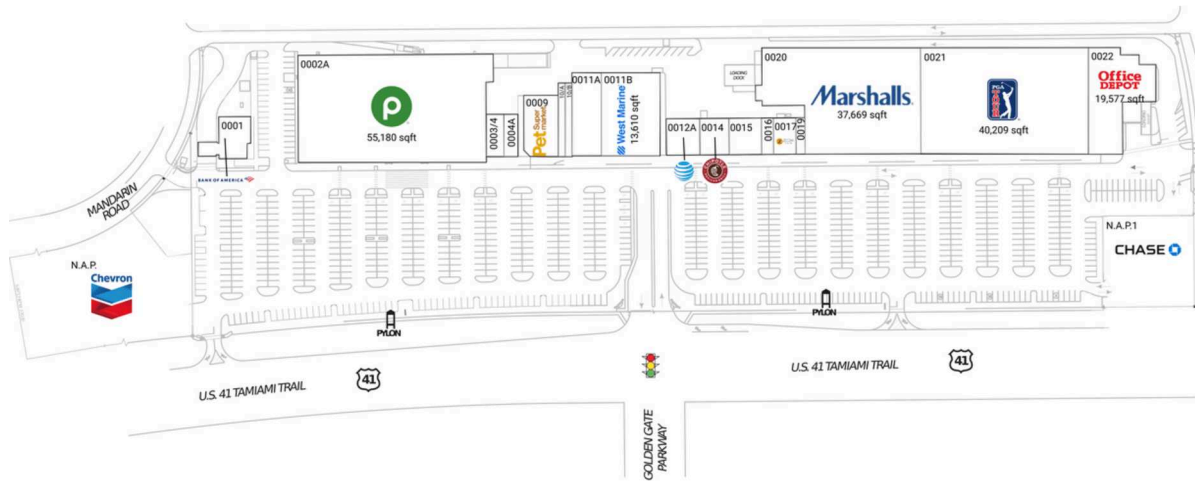

# Naples Plaza

Naples-Marco Island, FL

26.1717, -81.8007  
1900-2075 Tamiami Trail North | Naples, FL 34102

## Current Retailers

N.A.P.	Chevron	0 SF
N.A.P.1	Chase	0 SF
0001	Bank Of America	3,433 SF
0002A	Publix	55,180 SF
0003/4	Publix Liquor	1,750 SF
0004A	The Great Greek Mediterranean Grill	1,680 SF
0009	Pet Supermarket	5,960 SF
10/A	Nails & More	1,439 SF
10/B	Beyond Juicery + Eatery	1,500 SF
0011A	The Woodhouse Day Spa	5,988 SF
0011B	West Marine	13,610 SF
0012A	AT&T	3,000 SF
0014	Chipotle Mexican Grill	2,400 SF
0015	Nature's Garden Of Naples, Inc	3,600 SF
0016	American Medical Hearing Centers	1,200 SF
0017	Zoom Tan	2,640 SF
0019	Roosters Men's Grooming Center	960 SF
0020	Marshalls	37,669 SF
0021	PGA TOUR Superstore	40,209 SF
0022	Office Depot	19,577 SF