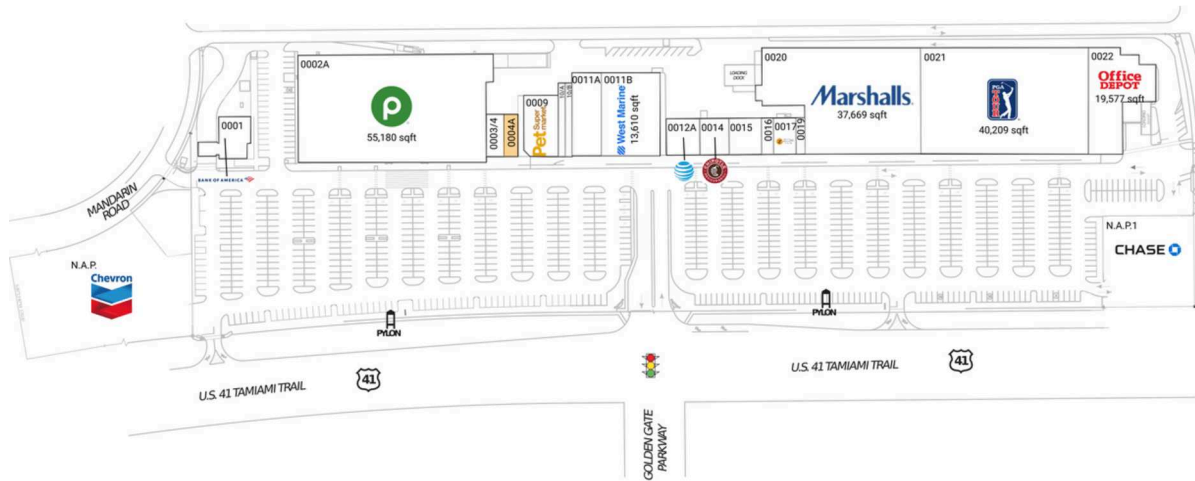

# Naples Plaza

Naples-Marco Island, FL

26.1717, -81.8007  
1900-2075 Tamiami Trail North | Naples, FL 34102

## Available Space

0004A 1,680 SF

## Current Retailers

N.A.P.	Chevron	0 SF
N.A.P.1	Chase	0 SF
0001	Bank Of America	3,433 SF
0002A	Publix	55,180 SF
0003/4	Publix Liquor	1,750 SF
0009	Pet Supermarket	5,960 SF
10/A	Nails & More	1,439 SF
10/B	Beyond Juicery + Eatery	1,500 SF
0011A	The Woodhouse Day Spa	5,988 SF
0011B	West Marine	13,610 SF
0012A	AT&T	3,000 SF
0014	Chipotle Mexican Grill	2,400 SF
0015	Nature's Garden Of Naples, Inc	3,600 SF
0016	American Medical Hearing Centers	1,200 SF
0017	Zoom Tan	2,640 SF
0019	Roosters Men's Grooming Center	960 SF
0020	Marshalls	37,669 SF
0021	PGA TOUR Superstore	40,209 SF
0022	Office Depot	19,577 SF