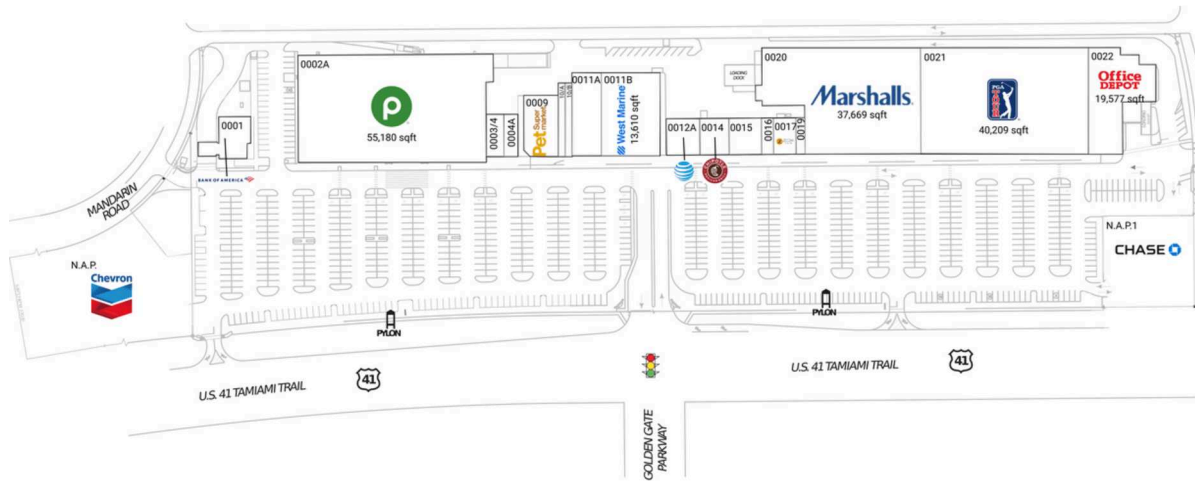

Naples Plaza

Naples-Marco Island, FL

26.1717, -81.8007
1900-2075 Tamiami Trail North | Naples, FL 34102

Current Retailers

N.A.P.	Chevron	0 SF
N.A.P.1	Chase	0 SF
0001	Bank Of America	3,433 SF
0002A	Publix	55,180 SF
0003/4	Publix Liquor	1,750 SF
0004A	The Great Greek Mediterranean Grill	1,680 SF
0009	Pet Supermarket	5,960 SF
10/A	Nails & More	1,439 SF
10/B	Beyond Juicery + Eatery	1,500 SF
0011A	The Woodhouse Day Spa	5,988 SF
0011B	West Marine	13,610 SF
0012A	AT&T	3,000 SF
0014	Chipotle Mexican Grill	2,400 SF
0015	Nature's Garden Of Naples, Inc	3,600 SF
0016	American Medical Hearing Centers	1,200 SF
0017	Zoom Tan	2,640 SF
0019	Roosters Men's Grooming Center	960 SF
0020	Marshalls	37,669 SF
0021	PGA TOUR Superstore	40,209 SF
0022	Office Depot	19,577 SF