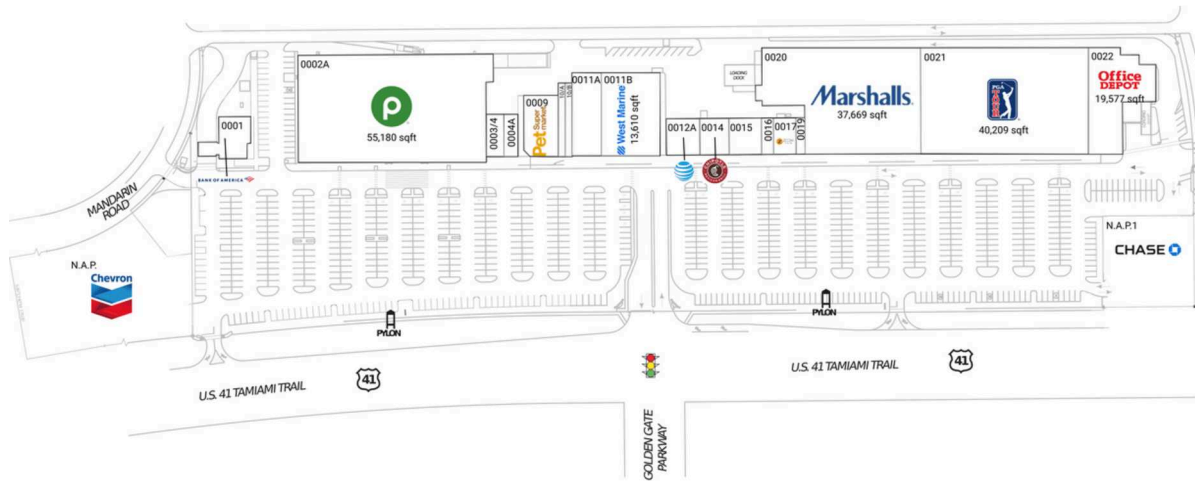

Naples Plaza

Naples-Marco Island, FL

26.1717, -81.8007
1900-2075 Tamiami Trail North | Naples, FL 34102

Current Retailers

N.A.P.	Chevron	0 SF
N.A.P.1	Chase	0 SF
0001	Bank Of America	3,433 SF
0002A	Publix	55,180 SF
0003/4	Publix Liquor	1,750 SF
0004A	The Great Greek Mediterranean Grill	1,680 SF
0009	Pet Supermarket	5,960 SF
10/A	Nails & More	1,439 SF
10/B	Beyond Juicery + Eatery	1,500 SF
0011A	The Woodhouse Day Spa	5,988 SF
0011B	West Marine	13,610 SF
0012A	AT&T	3,000 SF
0014	Chipotle Mexican Grill	2,400 SF
0015	Nature's Garden Of Naples, Inc	3,600 SF
0016	American Medical Hearing Centers	1,200 SF
0017	Zoom Tan	2,640 SF
0019	Roosters Men's Grooming Center	960 SF
0020	Marshall's	37,669 SF
0021	PGA TOUR Superstore	40,209 SF
0022	Office Depot	19,577 SF