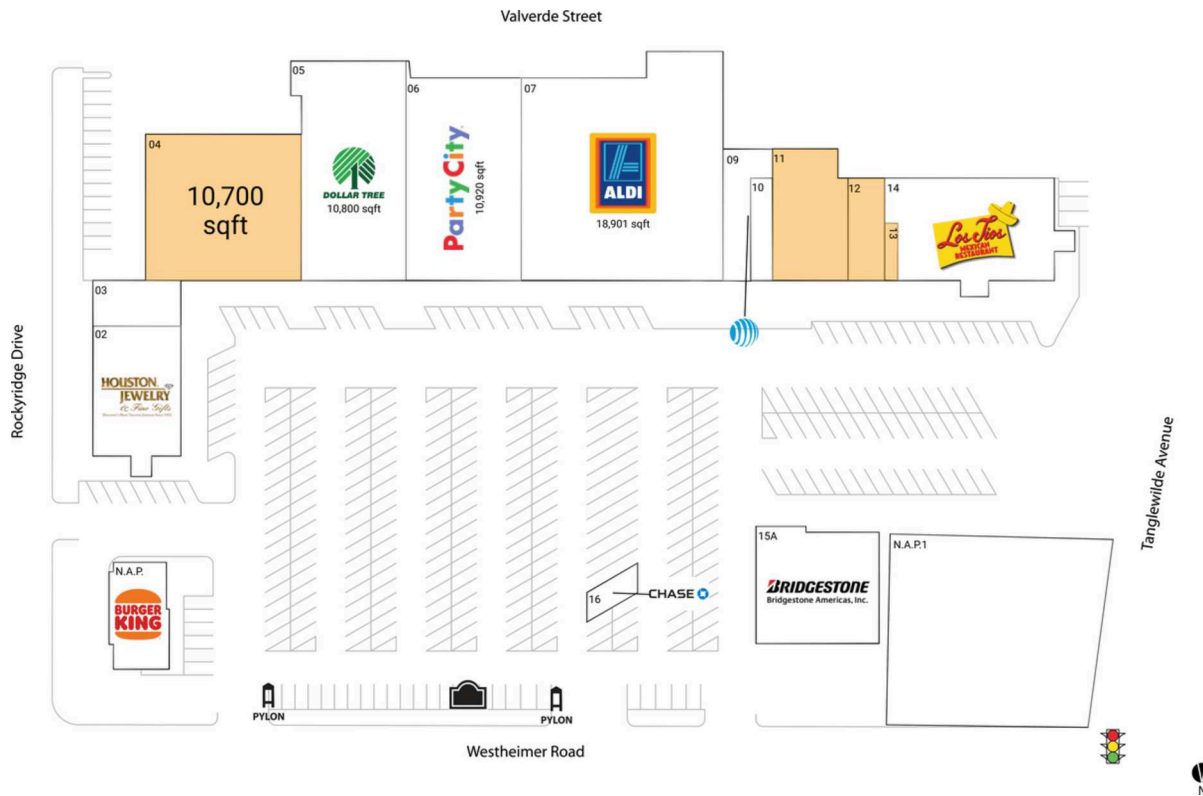

Tanglewilde Center

Houston-The Woodlands-Sugar Land, TX

29.7371, -95.5336

9519-9529 Westheimer | Houston, TX 77063

Available Space

04	10,700 SF
11	4,500 SF
12	1,750 SF
13	630 SF

Current Retailers

N.A.P.	Burger King	3,124 SF
N.A.P.1	N.A.P.	0 SF
02	Houston Jewelry	5,600 SF
03	Ideal Beauty Supply	1,800 SF
05	Dollar Tree	10,800 SF
06	Party City	10,920 SF
07	ALDI	18,901 SF
09	AT&T	1,917 SF
10	Pretty Nails Spa	1,050 SF
14	Los Tios	7,980 SF
15A	Bridgestone/Firestone	6,075 SF
16	Chase ATM	720 SF