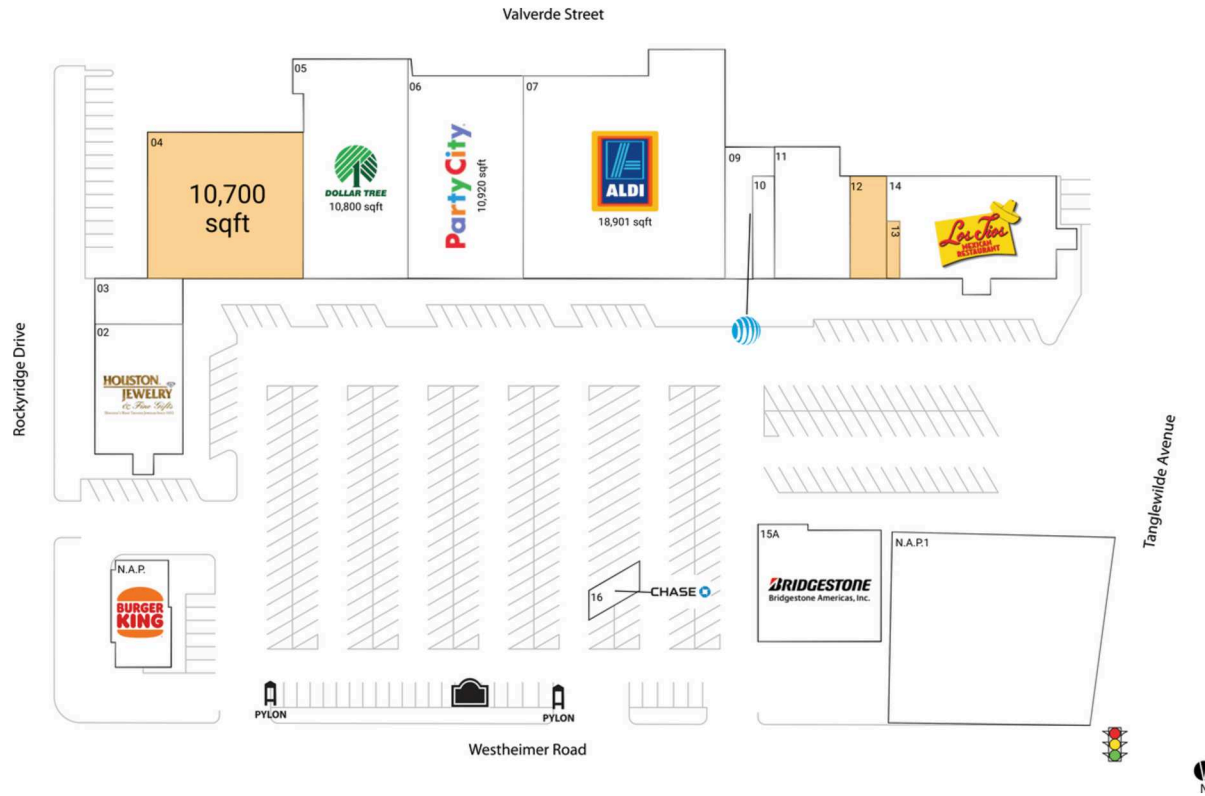

# Tanglewilde Center

Houston-The Woodlands-Sugar Land, TX

29.7371, -95.5336

9519-9529 Westheimer | Houston, TX 77063

## Available Space

04	10,700 SF
12	1,750 SF
13	630 SF

## Current Retailers

N.A.P.	Burger King	3,124 SF
N.A.P.1	N.A.P.	0 SF
02	Houston Jewelry	5,600 SF
03	Ideal Beauty Supply	1,800 SF
05	Dollar Tree	10,800 SF
06	Party City	10,920 SF
07	ALDI	18,901 SF
09	AT&T	1,917 SF
10	Pretty Nails Spa	1,050 SF
11	Hayat Cafe	4,500 SF
14	Los Tios	7,980 SF
15A	Bridgestone/Firestone	6,075 SF
16	Chase ATM	720 SF