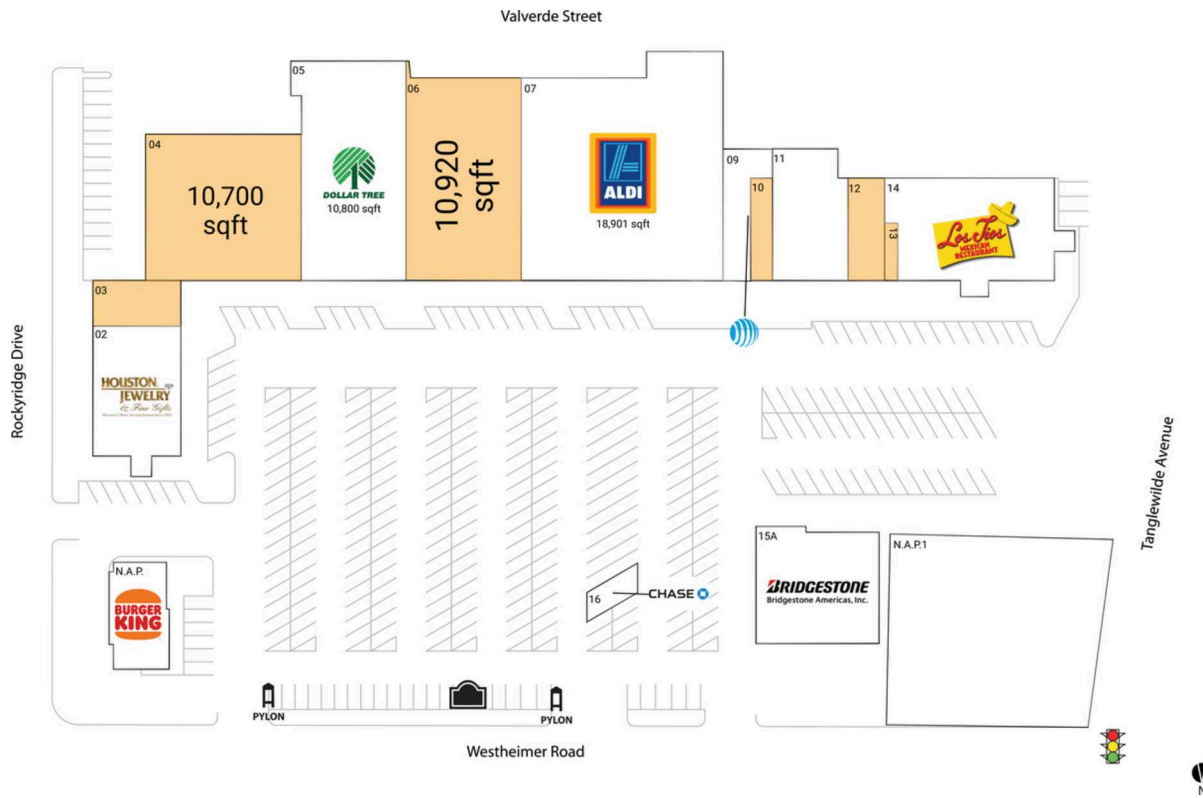

Tanglewilde Center

Houston-Pasadena-The Woodlands, TX

29.7371, -95.5336
9519-9529 Westheimer | Houston, TX 77063

Available Space

03	1,800 SF
04	10,700 SF
06	10,920 SF
10	1,050 SF
12	1,750 SF
13	630 SF

Current Retailers

N.A.P.	Burger King	3,124 SF
N.A.P.1	N.A.P.	0 SF
02	Houston Jewelry	5,600 SF
05	Dollar Tree	10,800 SF
07	ALDI	18,901 SF
09	AT&T	1,917 SF
11	Hayat Cafe	4,500 SF
14	Los Tios	7,980 SF
15A	Bridgestone/Firestone	6,075 SF
16	Chase ATM	720 SF