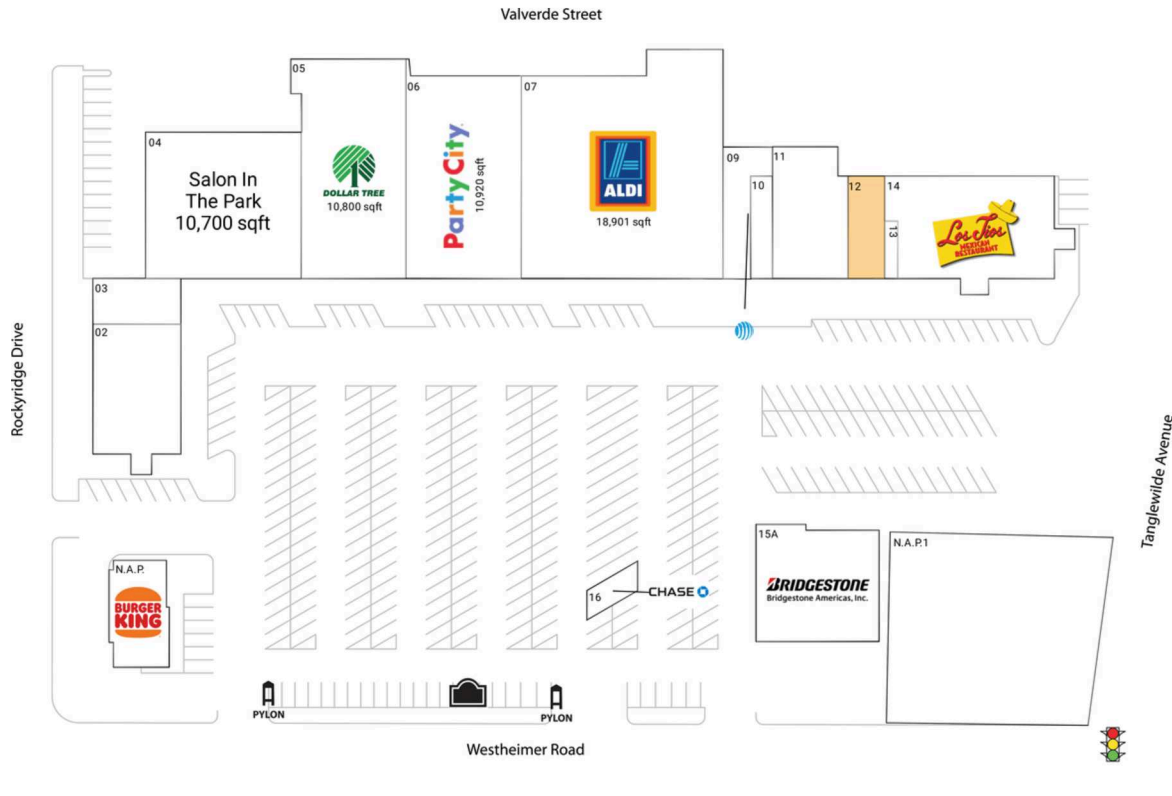

# Tanglewilde Center

Houston-The Woodlands-Sugar Land, TX

29.7371, -95.5336

9519-9529 Westheimer | Houston, TX 77063

## Available Space

12 1,750 SF

## Current Retailers

N.A.P.	Burger King	3,124 SF
N.A.P.1	N.A.P.	0 SF
02	Houston Jewelry	5,600 SF
03	Ideal Beauty Supply	1,800 SF
04	Salon In The Park	10,700 SF
05	Dollar Tree	10,800 SF
06	Party City	10,920 SF
07	ALDI	18,901 SF
09	AT&T	1,917 SF
10	Pretty Nails Spa	1,050 SF
11	Miyazaki	4,500 SF
13	Evalde Barber & Salon	630 SF
14	Los Tios	7,980 SF
15A	Bridgestone/Firestone	6,075 SF
16	Chase ATM	720 SF