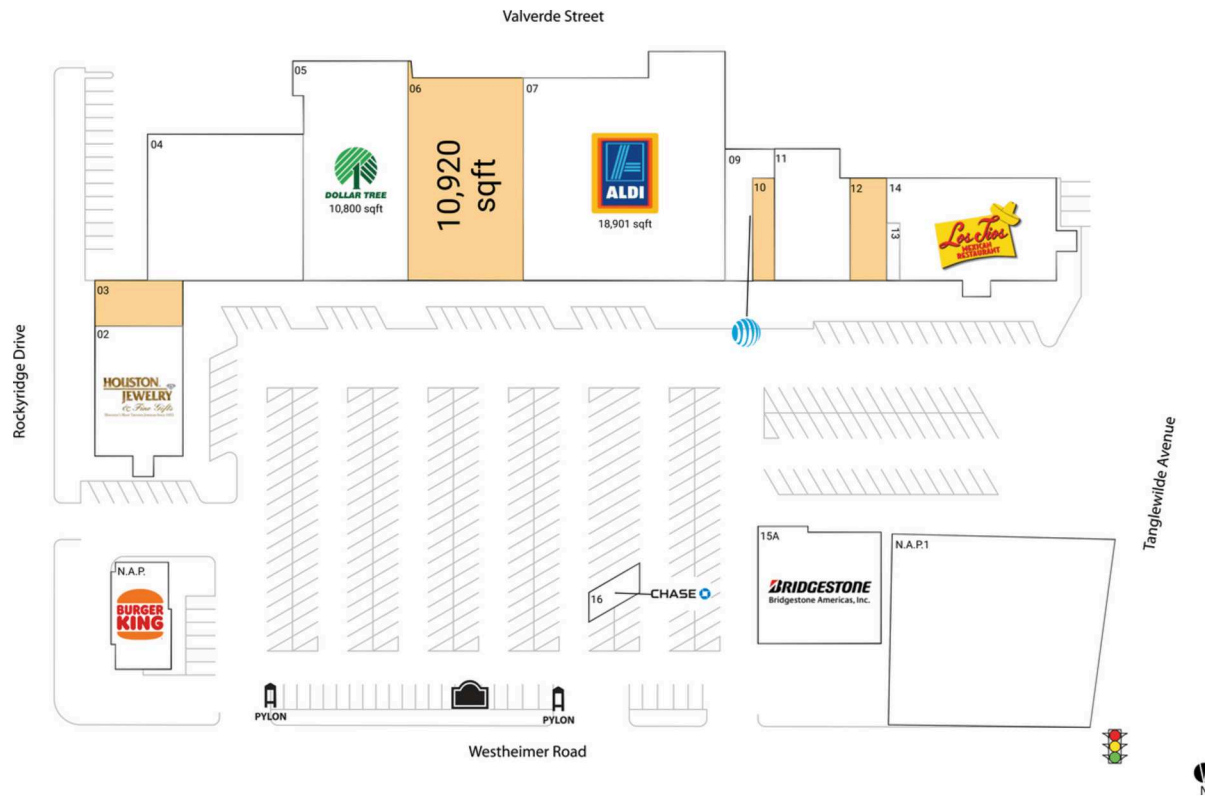

Tanglewilde Center

Houston-Pasadena-The Woodlands, TX

29.7371, -95.5336
9519-9529 Westheimer | Houston, TX 77063

Available Space

03	1,800 SF
06	10,920 SF
10	1,050 SF
12	1,750 SF

Current Retailers

N.A.P.	Burger King	3,124 SF
N.A.P.1	N.A.P.	0 SF
02	Houston Jewelry	5,600 SF
04	WeGotSoccer	10,700 SF
05	Dollar Tree	10,800 SF
07	ALDI	18,901 SF
09	AT&T	1,917 SF
11	Hayat Cafe	4,500 SF
13	SOI Brow Threading Salon	630 SF
14	Los Tios	7,980 SF
15A	Bridgestone/Firestone	6,075 SF
16	Chase ATM	720 SF