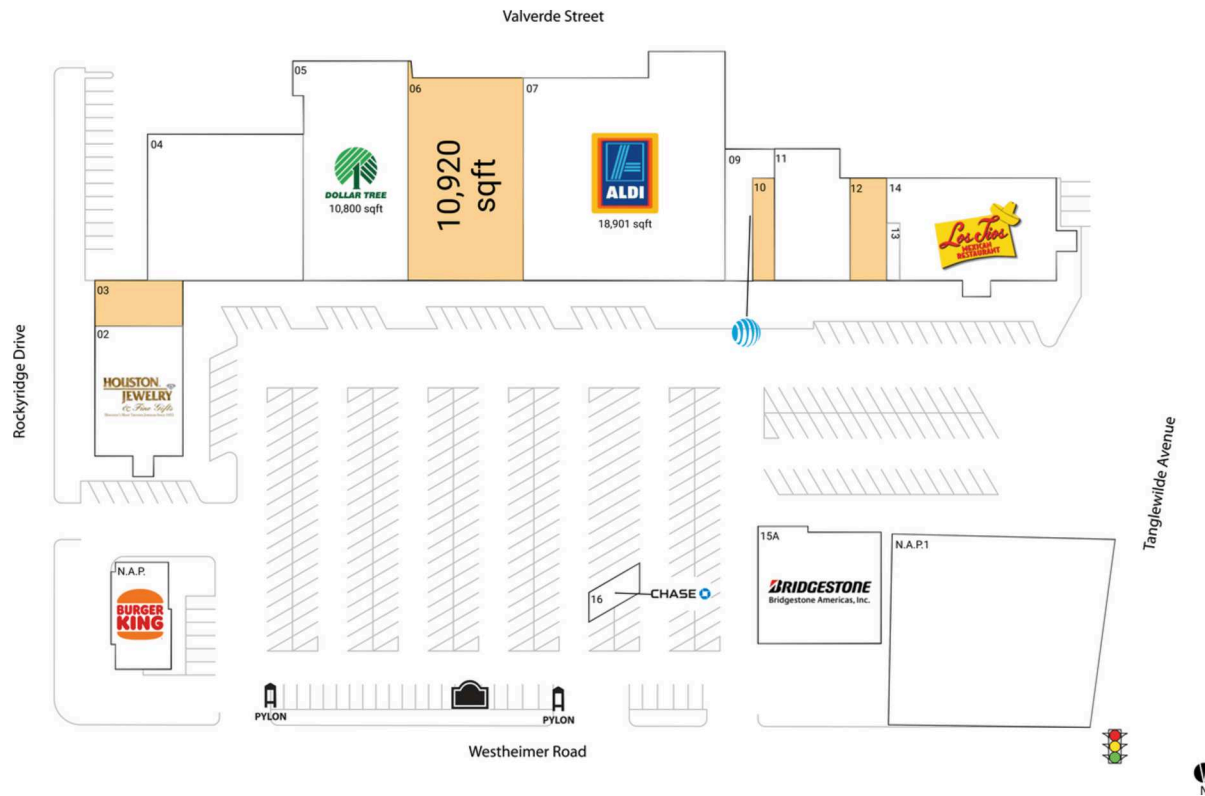

# Tanglewilde Center

Houston-Pasadena-The Woodlands, TX

29.7371, -95.5336  
9519-9529 Westheimer | Houston, TX 77063

## Available Space

03	1,800 SF
06	10,920 SF
10	1,050 SF
12	1,750 SF

## Current Retailers

N.A.P.	Burger King	3,124 SF
N.A.P.1	N.A.P.	0 SF
02	Houston Jewelry	5,600 SF
04	WeGotSoccer	10,700 SF
05	Dollar Tree	10,800 SF
07	ALDI	18,901 SF
09	AT&T	1,917 SF
11	Hayat Cafe	4,500 SF
13	SOI Brow Threading Salon	630 SF
14	Los Tios	7,980 SF
15A	Bridgestone/Firestone	6,075 SF
16	Chase ATM	720 SF