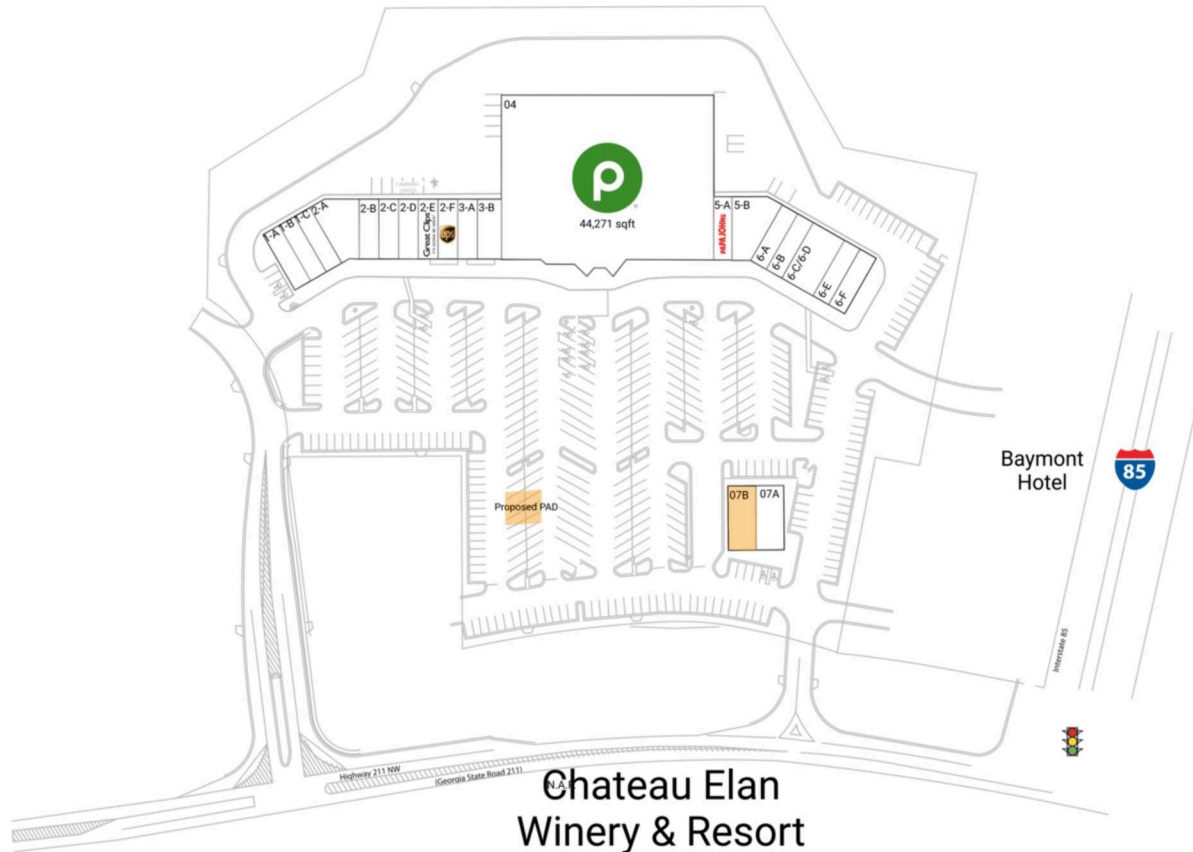

Vineyards at Chateau Elan

Atlanta-Sandy Springs-Alpharetta, GA

34.1048, -83.8138

2095 Highway 211 NW | Braselton, GA 30517

Chateau Elan
Winery & Resort

Available Space

Proposed PAD	0 SF
07B	2,100 SF

Current Retailers

N.A.P.	Chateau Elan Winery & Resort	0 SF
N.A.P.2	Baymont Hotel	0 SF
1-A	Geico Insurance	1,400 SF
1-B	Hair By Lannah	1,400 SF
1-C	Mimi's Aesthetics	1,400 SF
2-A	Animal Emergency Care Of Braselton	2,688 SF
2-B	Felix Cleaners	1,400 SF
2-C	Your CBD Store	1,400 SF
2-D	China Garden	1,400 SF
2-E	Great Clips	1,400 SF
2-F	The UPS Store	1,400 SF
3-A	Corrective Chiropractic Braselton	2,100 SF
3-B	The Puppy Pantry	2,100 SF
04	Publix	44,271 SF
5-A	Papa John's	1,400 SF
5-B	WNB Factory	2,044 SF
6-A	Dr. Oluyemi Workman DDS	2,044 SF
6-B	The Vine Nutrition	1,400 SF
6-C/6-D	Lavish Nail Salon	2,800 SF
6-E	B-Tan	1,400 SF
6-F	Nutrition Depot	1,400 SF
07A	Lovin Florist	2,100 SF