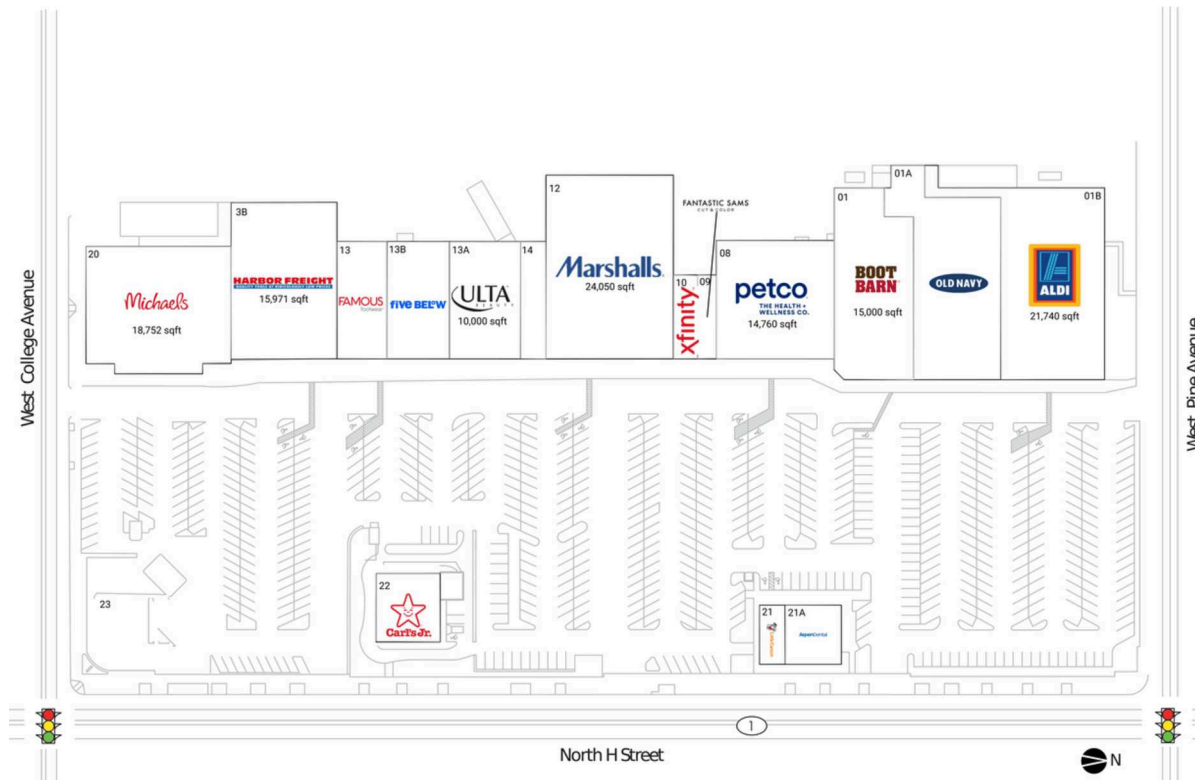

# Lompoc Center

Santa Maria-Santa Barbara, CA

34.6486, -120.4588

729 North H Street (Highway 1) & Pine Av | Lompoc, CA 93436

## Current Retailers

01	Boot Barn	15,000 SF
01A	Old Navy	18,242 SF
01B	ALDI	21,740 SF
3B	Harbor Freight	15,971 SF
08	Petco	14,760 SF
09	Fantastic Sams	1,450 SF
10	Xfinity	1,650 SF
12	Marshalls	24,050 SF
13	Famous Footwear	5,000 SF
13A	Ulta Beauty	10,000 SF
13B	Five Below	8,591 SF
14	Umami Sushi	2,340 SF
20	Michaels	18,752 SF
21	Little Caesars Pizza	1,500 SF
21A	Aspen Dental	3,500 SF
22	Carl's Jr.	4,003 SF
23	Summit Gasoline	13,000 SF