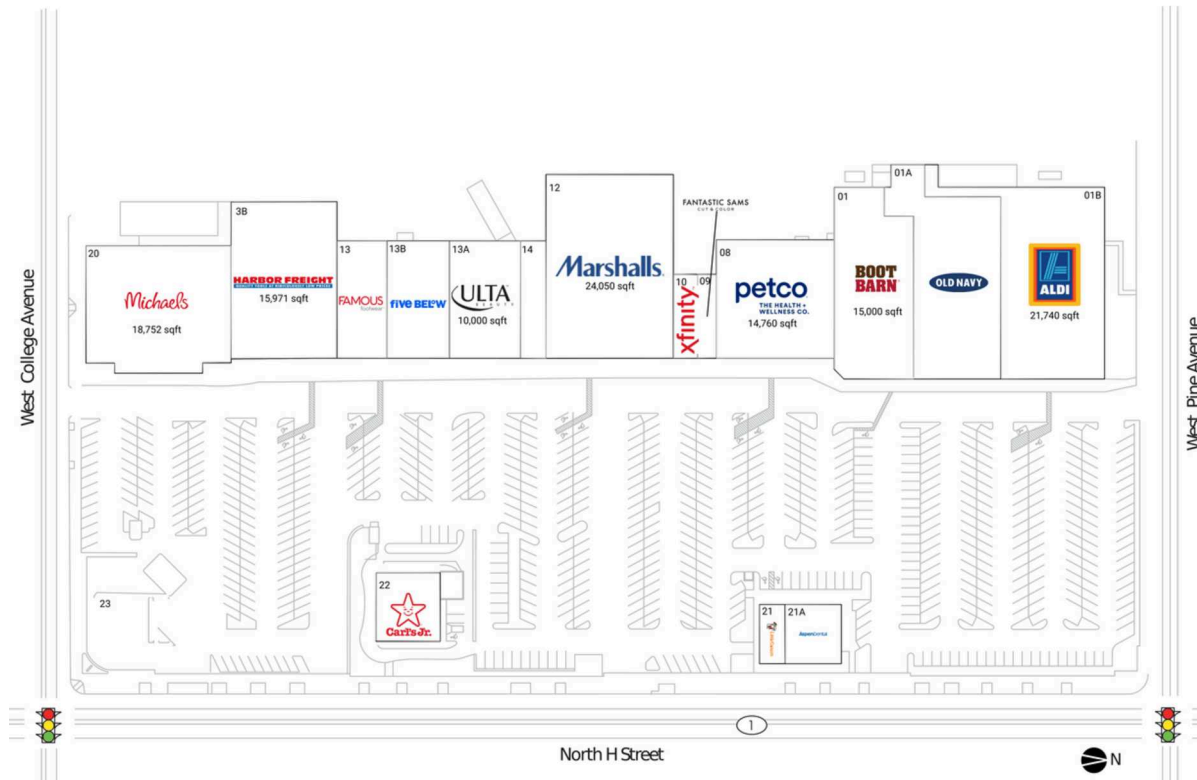

Lompoc Center

Santa Maria-Santa Barbara, CA

34.6486, -120.4588
729 North H Street (Highway 1) & Pine Av | Lompoc, CA 93436

Current Retailers

01	Boot Barn	15,000 SF
01A	Old Navy	18,242 SF
01B	ALDI	21,740 SF
3B	Harbor Freight	15,971 SF
08	Petco	14,760 SF
09	Fantastic Sams	1,450 SF
10	Xfinity	1,650 SF
12	Marshalls	24,050 SF
13	Famous Footwear	5,000 SF
13A	Ulta Beauty	10,000 SF
13B	Five Below	8,591 SF
14	Umami Sushi	2,340 SF
20	Michaels	18,752 SF
21	Little Caesars Pizza	1,500 SF
21A	Aspen Dental	3,500 SF
22	Carl's Jr.	4,003 SF
23	Summit Gasoline	13,000 SF