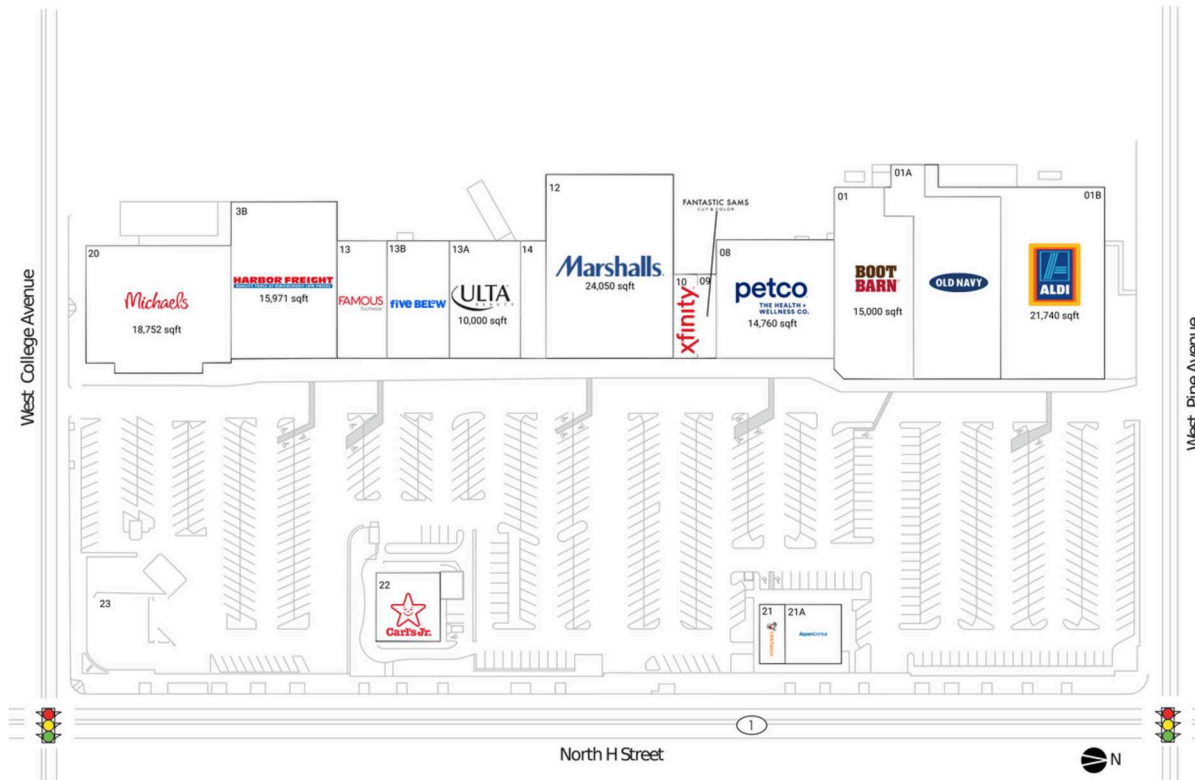

Lompoc Center

Santa Maria-Santa Barbara, CA

34.6486, -120.4588
729 North H Street (Highway 1) & Pine Av | Lompoc, CA 93436

Current Retailers

01	Boot Barn	15,000 SF
01A	Old Navy	18,242 SF
01B	ALDI	21,740 SF
3B	Harbor Freight	15,971 SF
08	Petco	14,760 SF
09	Fantastic Sams	1,450 SF
10	Xfinity	1,650 SF
12	Marshalls	24,050 SF
13	Famous Footwear	5,000 SF
13A	Ulta Beauty	10,000 SF
13B	Five Below	8,591 SF
14	Umami Sushi	2,340 SF
20	Michaels	18,752 SF
21	Little Caesars Pizza	1,500 SF
21A	Aspen Dental	3,500 SF
22	Carl's Jr.	4,003 SF
23	Summit Gasoline	13,000 SF