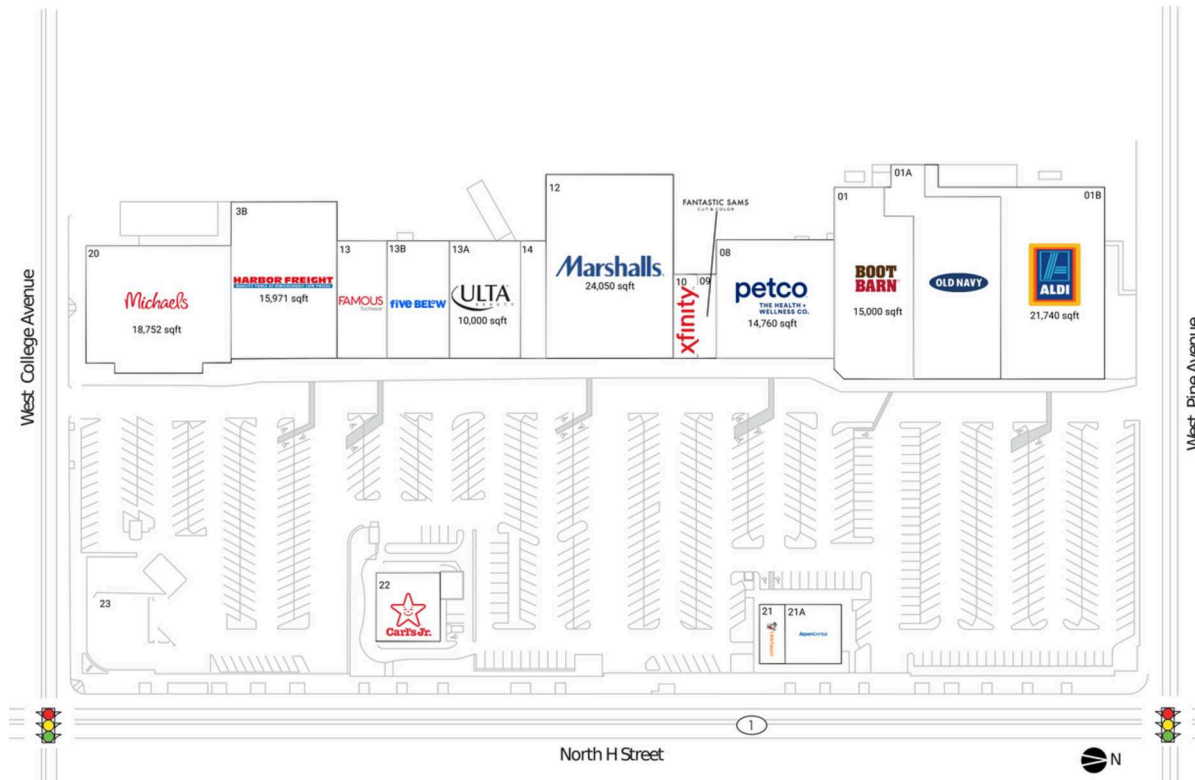

# Lompoc Center

Santa Maria-Santa Barbara, CA

34.6486, -120.4588  
729 North H Street (Highway 1) & Pine Av | Lompoc, CA 93436

## Current Retailers

01	Boot Barn	15,000 SF
01A	Old Navy	18,242 SF
01B	ALDI	21,740 SF
3B	Harbor Freight	15,971 SF
08	Petco	14,760 SF
09	Fantastic Sams	1,450 SF
10	Xfinity	1,650 SF
12	Marshalls	24,050 SF
13	Famous Footwear	5,000 SF
13A	Ulta Beauty	10,000 SF
13B	Five Below	8,591 SF
14	Umami Sushi	2,340 SF
20	Michaels	18,752 SF
21	Little Caesars Pizza	1,500 SF
21A	Aspen Dental	3,500 SF
22	Carl's Jr.	4,003 SF
23	Summit Gasoline	13,000 SF