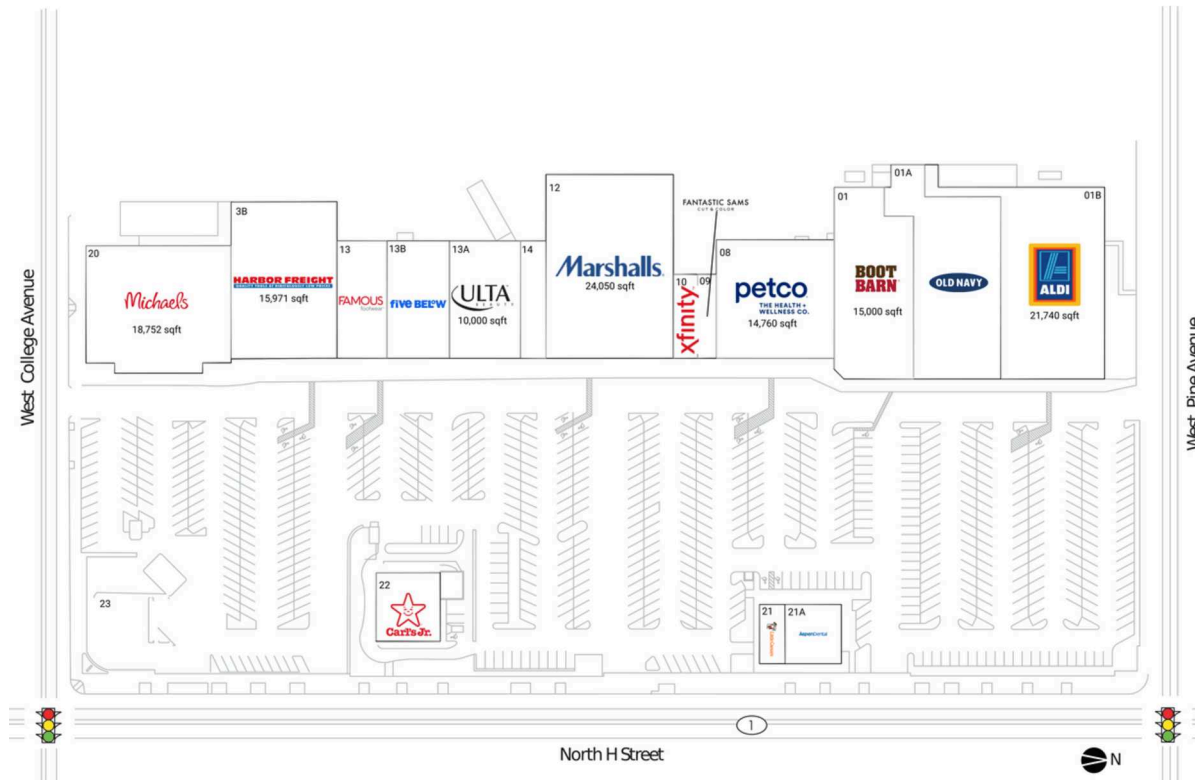

# Lompoc Center

Santa Maria-Santa Barbara, CA

34.6486, -120.4588  
729 North H Street (Highway 1) & Pine Av | Lompoc, CA 93436

## Current Retailers

|     |                      |           |
|-----|----------------------|-----------|
| 01  | Boot Barn            | 15,000 SF |
| 01A | Old Navy             | 18,242 SF |
| 01B | ALDI                 | 21,740 SF |
| 3B  | Harbor Freight       | 15,971 SF |
| 08  | Petco                | 14,760 SF |
| 09  | Fantastic Sams       | 1,450 SF  |
| 10  | Xfinity              | 1,650 SF  |
| 12  | Marshalls            | 24,050 SF |
| 13  | Famous Footwear      | 5,000 SF  |
| 13A | Ulta Beauty          | 10,000 SF |
| 13B | Five Below           | 8,591 SF  |
| 14  | Umami Sushi          | 2,340 SF  |
| 20  | Michaels             | 18,752 SF |
| 21  | Little Caesars Pizza | 1,500 SF  |
| 21A | Aspen Dental         | 3,500 SF  |
| 22  | Carl's Jr.           | 4,003 SF  |
| 23  | Summit Gasoline      | 13,000 SF |