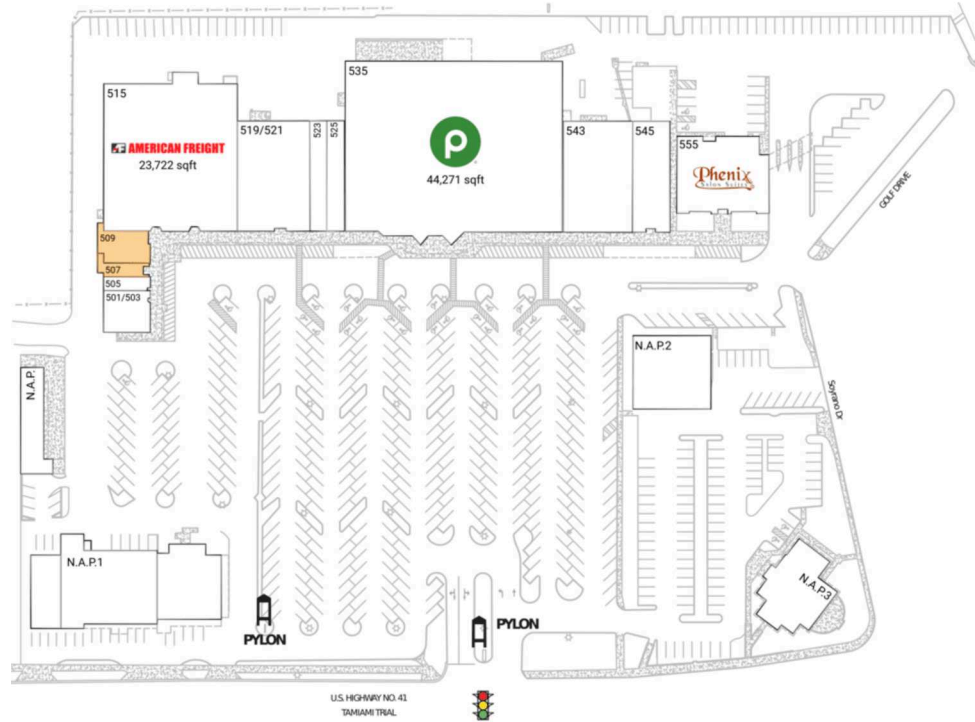

Venice Shopping Center

North Port-Sarasota-Bradenton, FL

27.092, -82.4425
501-555 Tamiami Trail South | Venice, FL 34285

Available Space

507	611 SF
509	1,757 SF

Current Retailers

N.A.P.	Tires	0 SF
N.A.P.1	Dry Cleaners/Liquor	0 SF
N.A.P.2	The Joe Factor Furniture	0 SF
N.A.P.3	Venice Chamber Of Commerce	0 SF
501/503	Croissant & Co.	2,347 SF
505	Venice Island Barber Shop	755 SF
515	American Freight Furniture	23,722 SF
519/521	GTFL Athletics	9,722 SF
523	Galaxy Nail & Spa	2,271 SF
525	BrewBurger's Pub And Grill	2,271 SF
535	Publix	44,271 SF
543	ArchWell Health	9,204 SF
545	Brewburger's Pub And Grill	4,870 SF
555	Phenix Salon Suites	8,000 SF