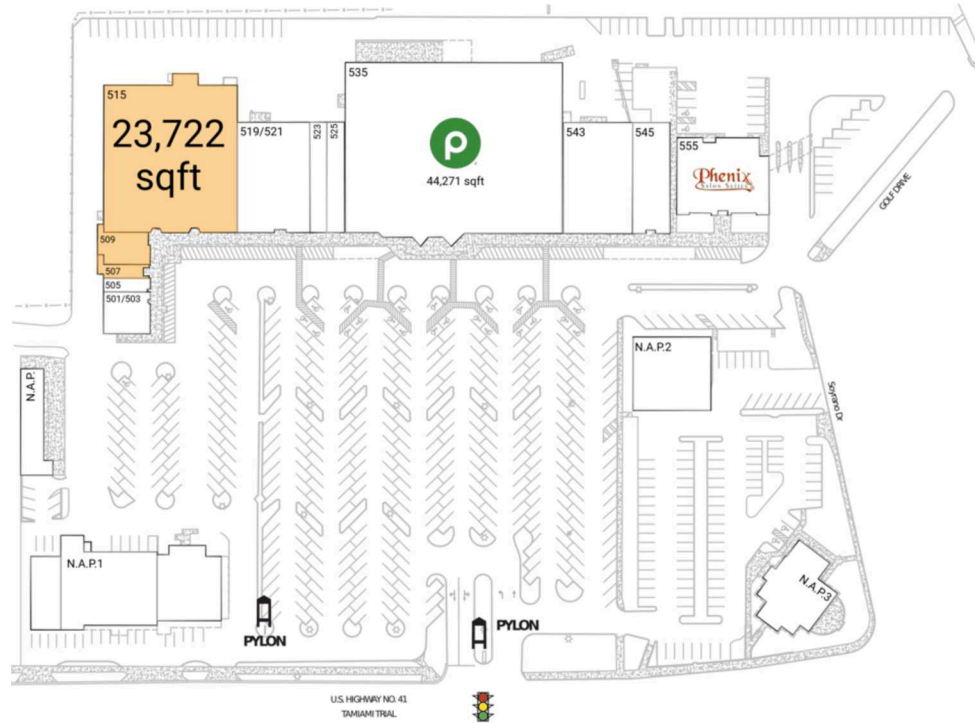

Venice Shopping Center

North Port-Bradenton-Sarasota, FL

27.092, -82.4425
501-555 Tamiami Trail South | Venice, FL 34285

Available Space

507	611 SF
509	1,757 SF
515	23,722 SF

Current Retailers

N.A.P.	Tires	0 SF
N.A.P.1	Dry Cleaners/Liquor	0 SF
N.A.P.2	The Joe Factor Furniture	0 SF
N.A.P.3	Venice Chamber Of Commerce	0 SF
501/503	Croissant & Co.	2,347 SF
505	Venice Island Barber Shop	755 SF
519/521	GTFL Athletics	9,722 SF
523	Galaxy Nail & Spa	2,271 SF
525	BrewBurger's Pub And Grill	2,271 SF
535	Publix	44,271 SF
543	ArchWell Health	9,204 SF
545	Brewburger's Pub And Grill	4,870 SF
555	Phenix Salon Suites	8,000 SF