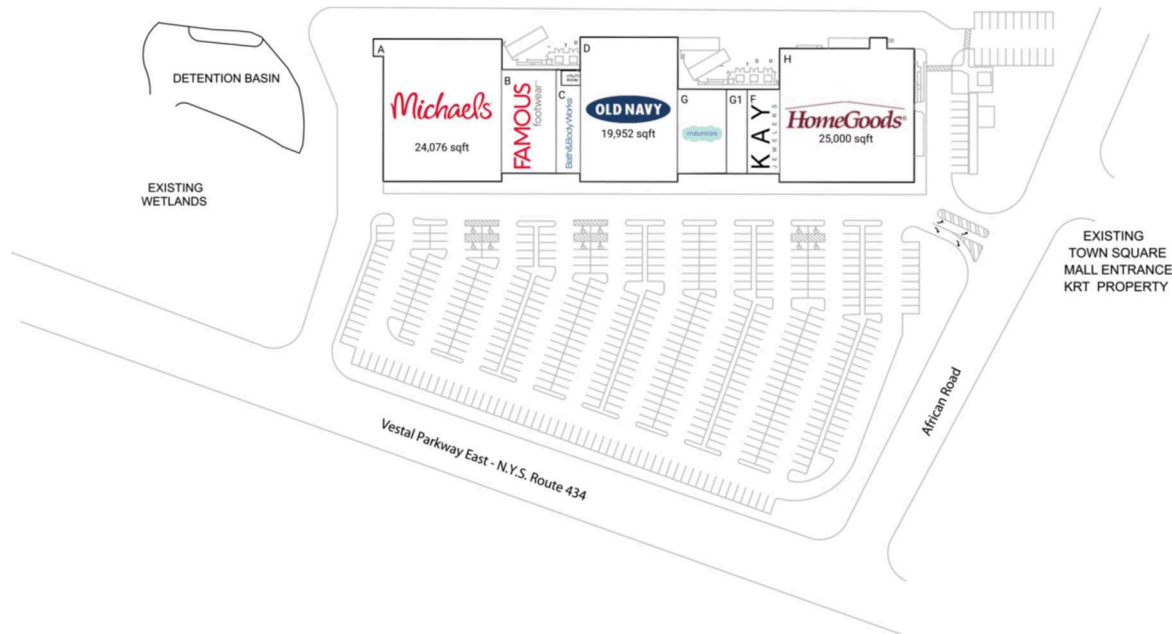

Shoppes at Vestal

Binghamton, NY

42.0949, -76.0158

2317 Vestal Parkway East | Vestal, NY 13850

Current Retailers

A	Michaels	24,076 SF
B	Famous Footwear	8,000 SF
C	Bath & Body Works	3,000 SF
D	Old Navy	19,952 SF
F	Kay Jewelers	4,000 SF
G	Maurices	5,678 SF
G1	Gertrude Hawk Chocolate Store	2,622 SF
H	HomeGoods	25,000 SF