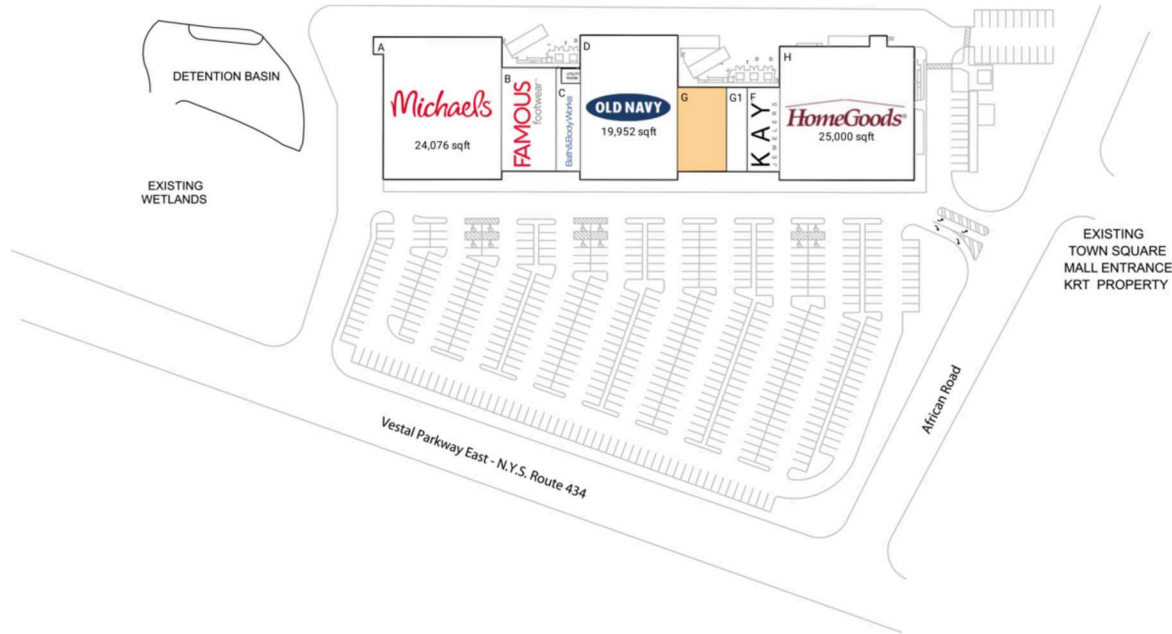

Shoppes at Vestal

Binghamton, NY

42.0949, -76.0158
2317 Vestal Parkway East | Vestal, NY 13850

Available Space

G 5,678 SF

Current Retailers

A	Michaels	24,076 SF
B	Famous Footwear	8,000 SF
C	Bath & Body Works	3,000 SF
D	Old Navy	19,952 SF
F	Kay Jewelers	4,000 SF
G1	Gertrude Hawk Chocolate Store	2,622 SF
H	HomeGoods	25,000 SF