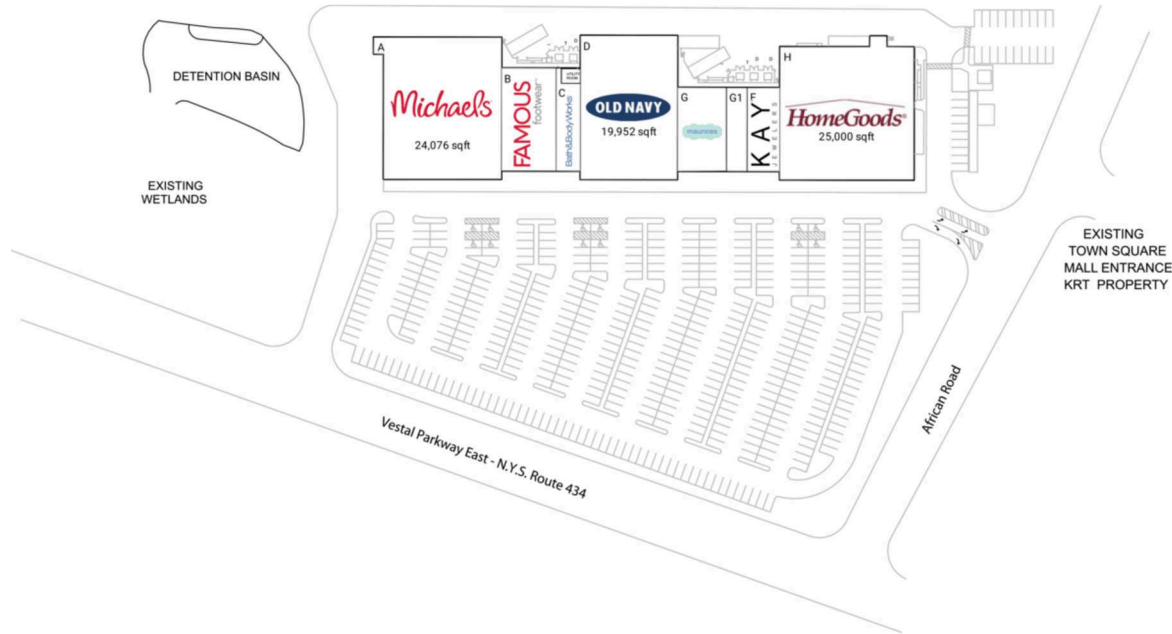

Shoppes at Vestal

Binghamton, NY

42.0949, -76.0158
2317 Vestal Parkway East | Vestal, NY 13850

Current Retailers

A	Michaels	24,076 SF
B	Famous Footwear	8,000 SF
C	Bath & Body Works	3,000 SF
D	Old Navy	19,952 SF
F	Kay Jewelers	4,000 SF
G	Maurices	5,678 SF
G1	Gertrude Hawk Chocolate Store	2,622 SF
H	HomeGoods	25,000 SF