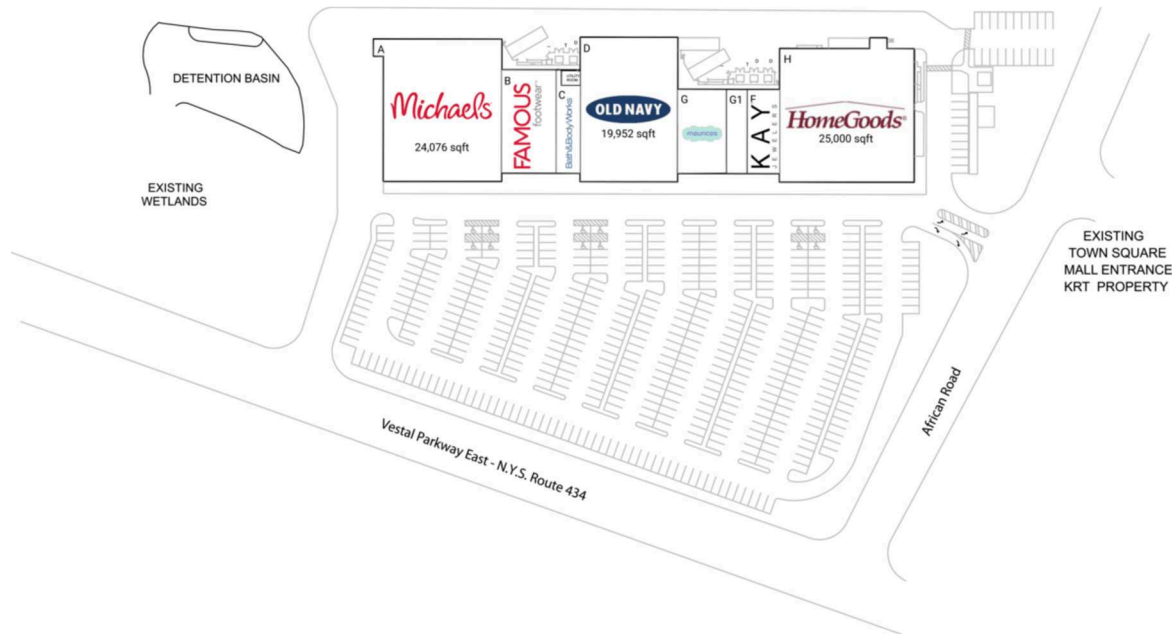

Shoppes at Vestal

Binghamton, NY

42.0949, -76.0158

2317 Vestal Parkway East | Vestal, NY 13850

Current Retailers

| | | |
|----|-------------------------------|-----------|
| A | Michaels | 24,076 SF |
| B | Famous Footwear | 8,000 SF |
| C | Bath & Body Works | 3,000 SF |
| D | Old Navy | 19,952 SF |
| F | Kay Jewelers | 4,000 SF |
| G | Maurices | 5,678 SF |
| G1 | Gertrude Hawk Chocolate Store | 2,622 SF |
| H | HomeGoods | 25,000 SF |