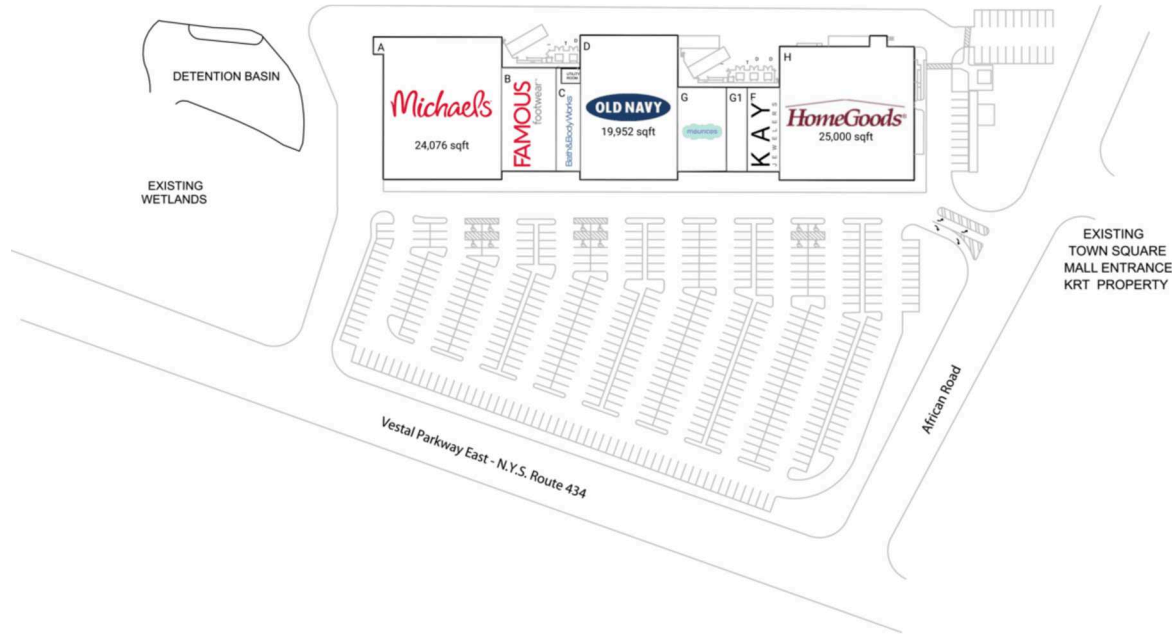

Shoppes at Vestal

Binghamton, NY

42.0949, -76.0158
2317 Vestal Parkway East | Vestal, NY 13850

Current Retailers

| | | |
|----|-------------------------------|-----------|
| A | Michaels | 24,076 SF |
| B | Famous Footwear | 8,000 SF |
| C | Bath & Body Works | 3,000 SF |
| D | Old Navy | 19,952 SF |
| F | Kay Jewelers | 4,000 SF |
| G | Maurices | 5,678 SF |
| G1 | Gertrude Hawk Chocolate Store | 2,622 SF |
| H | HomeGoods | 25,000 SF |