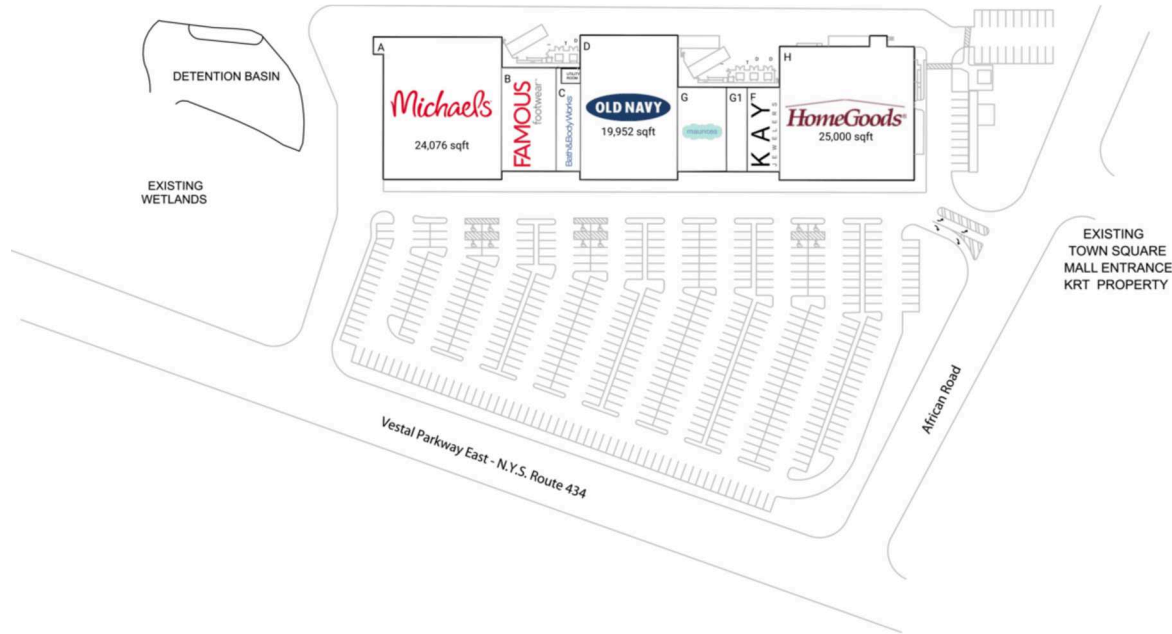

Shoppes at Vestal

Binghamton, NY

42.0949, -76.0158
2317 Vestal Parkway East | Vestal, NY 13850

Current Retailers

| | | |
|----|-------------------------------|-----------|
| A | Michaels | 24,076 SF |
| B | Famous Footwear | 8,000 SF |
| C | Bath & Body Works | 3,000 SF |
| D | Old Navy | 19,952 SF |
| F | Kay Jewelers | 4,000 SF |
| G | Maurices | 5,678 SF |
| G1 | Gertrude Hawk Chocolate Store | 2,622 SF |
| H | HomeGoods | 25,000 SF |