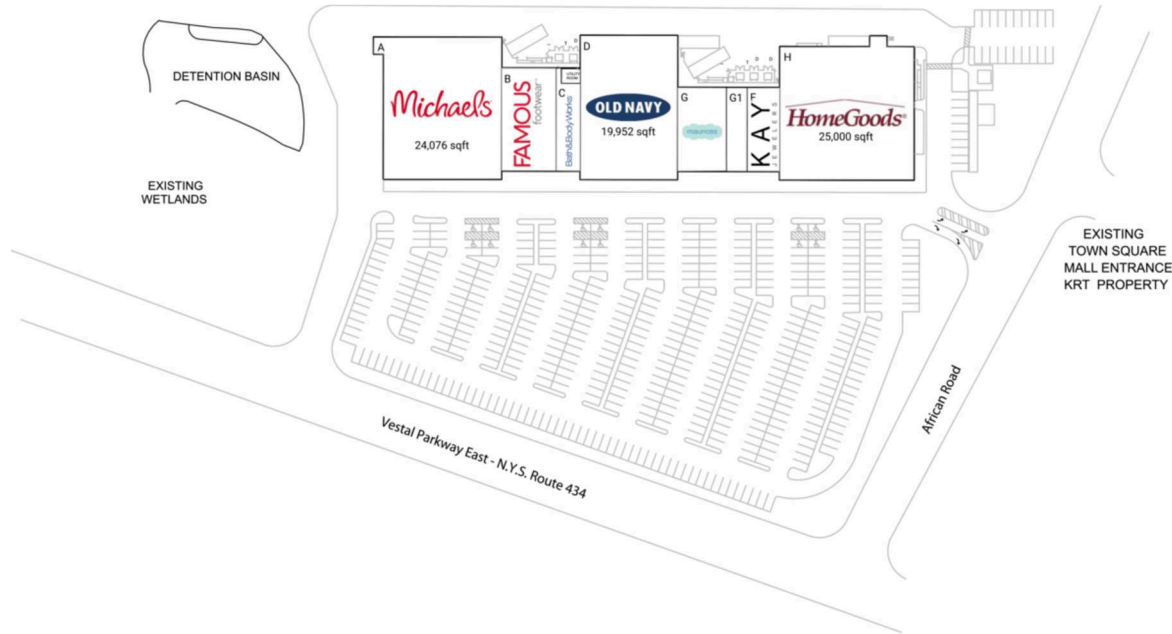

Shoppes at Vestal

Binghamton, NY

42.0949, -76.0158
2317 Vestal Parkway East | Vestal, NY 13850

Current Retailers

A	Michaels	24,076 SF
B	Famous Footwear	8,000 SF
C	Bath & Body Works	3,000 SF
D	Old Navy	19,952 SF
F	Kay Jewelers	4,000 SF
G	Maurices	5,678 SF
G1	Gertrude Hawk Chocolate Store	2,622 SF
H	HomeGoods	25,000 SF