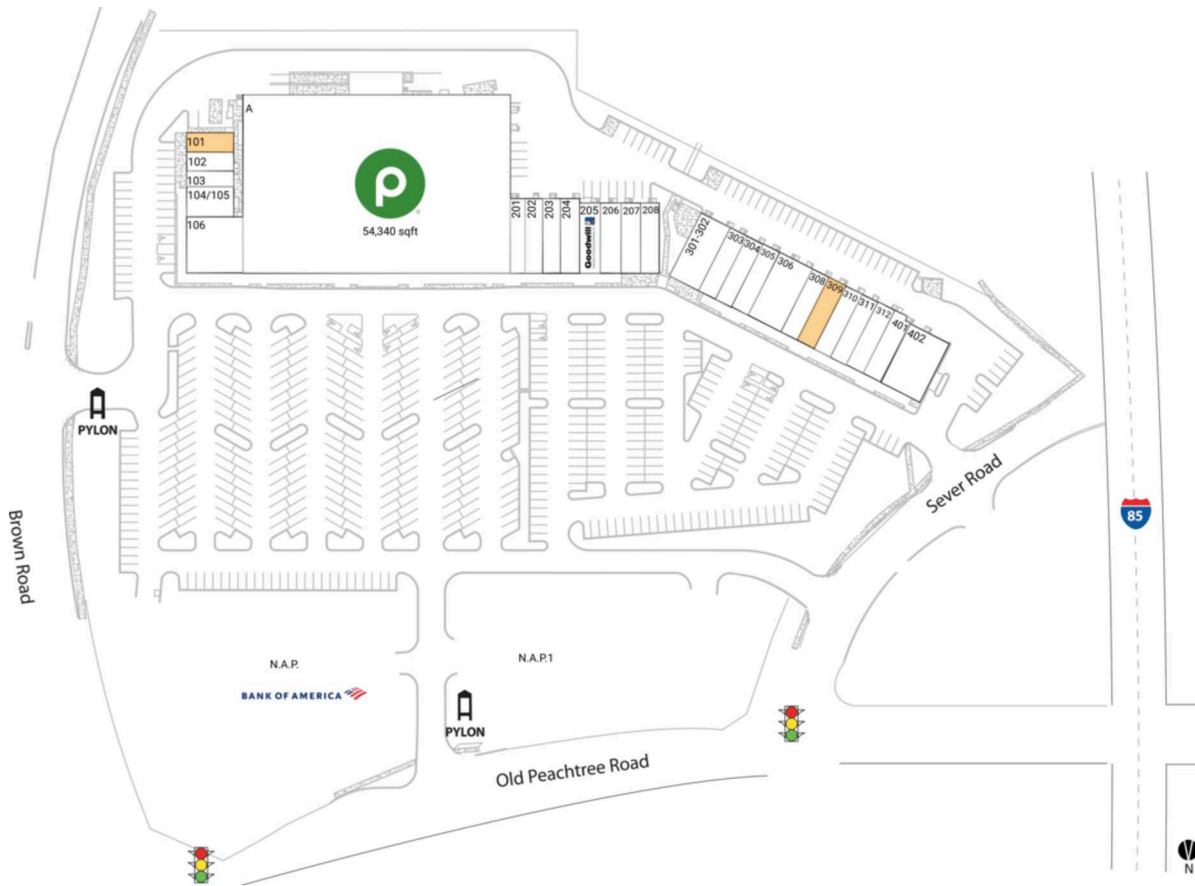

Shops of Huntcrest

Atlanta-Sandy Springs-Alpharetta, GA

33.9998, -84.0688

1030-1032 Old Peachtree Road, NW | Lawrenceville, GA 30043

Available Space

101	1,250 SF
309	1,500 SF

Current Retailers

A	Publix	54,340 SF
N.A.P.	Bank Of America	0 SF
N.A.P.1	Piedmont Urgent Care	0 SF
102	Hair Clinique	1,000 SF
103	Advanced Cleaners	750 SF
104/105	Modern Aesthetics	1,500 SF
106	Sushi Village	3,600 SF
201	Your CBD Store	1,200 SF
202	LifeSouth Community Blood Centers, Inc.	1,200 SF
203	Saigon Cafe	2,000 SF
204	Wow Poke & Juice	2,000 SF
205	Goodwill	1,500 SF
206	American Deli	1,500 SF
207	City Nail & Tan	1,500 SF
208	Wayback Burgers	1,500 SF
301-302	El Cazuelon Mexican Restaurant	3,375 SF
303	Great Cuts	1,125 SF
304	Axiom Staffing Group, Inc.	1,500 SF
305	Fini's Pizzeria	1,500 SF
306	PT Solutions Physical Therapy	3,000 SF
308	Sarang Piano Studio	1,500 SF
310	Jazzercise	1,500 SF
311	Liberty Tax Service	940 SF
312	Joshua Lee DDS	2,060 SF
401	Warhammer	1,400 SF
402	Southside Medical Center, Inc. Duluth	2,800 SF