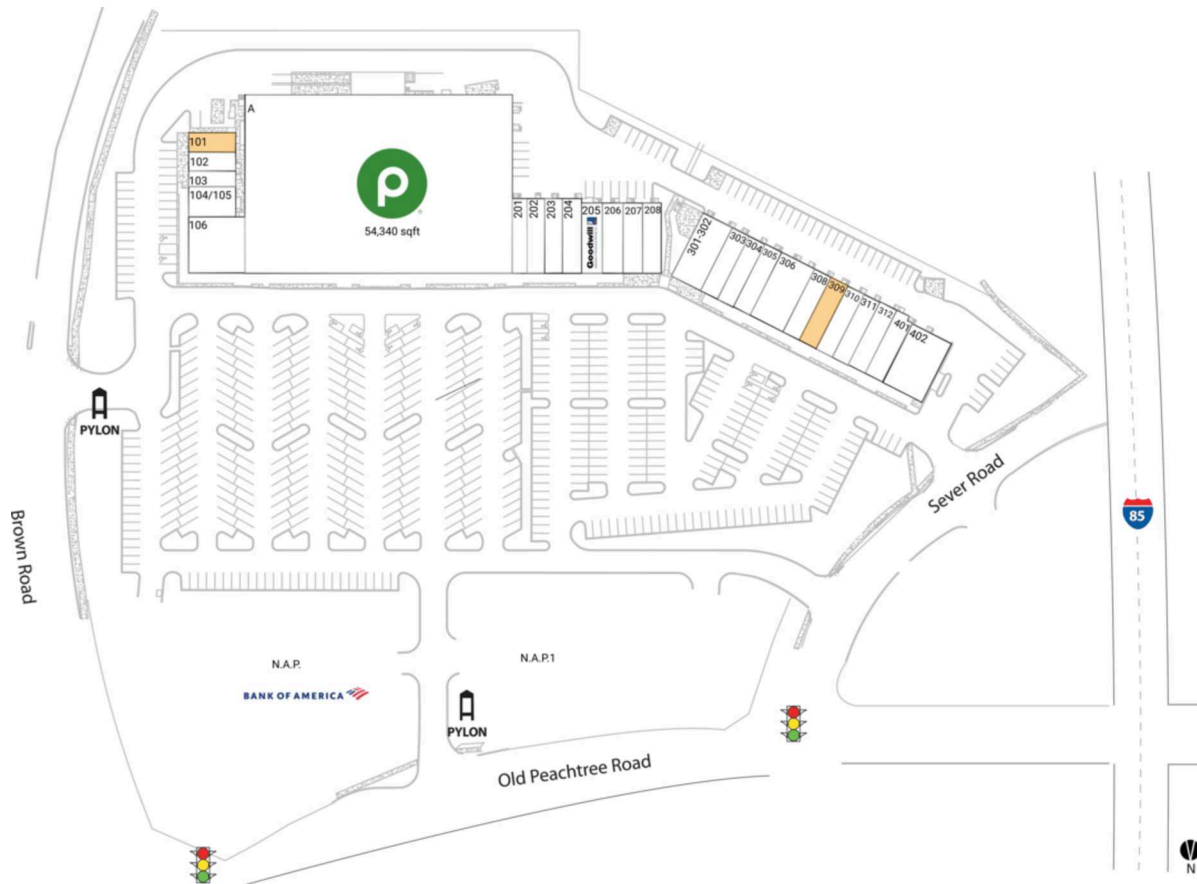

Shops of Huntcrest

Atlanta-Sandy Springs-Roswell, GA

33.9998, -84.0688

1030-1032 Old Peachtree Road, NW | Lawrenceville, GA 30043

Available Space

101	1,250 SF
309	1,500 SF

Current Retailers

A	Publix	54,340 SF
N.A.P.	Bank Of America	0 SF
N.A.P.1	Piedmont Urgent Care	0 SF
102	Hair Clinique	1,000 SF
103	Advanced Cleaners	750 SF
104/105	Modern Aesthetics	1,500 SF
106	Sushi Village	3,600 SF
201	Your CBD Store	1,200 SF
202	LifeSouth Community Blood Centers, Inc.	1,200 SF
203	Saigon Cafe	2,000 SF
204	Wow Poke & Juice	2,000 SF
205	Goodwill	1,500 SF
206	American Deli	1,500 SF
207	City Nail & Tan	1,500 SF
208	Wayback Burgers	1,500 SF
301-302	El Cazuelon Mexican Restaurant	3,375 SF
303	Great Cuts	1,125 SF
304	Axiom Staffing Group, Inc.	1,500 SF
305	Fini's Pizzeria	1,500 SF
306	PT Solutions Physical Therapy	3,000 SF
308	Sarang Piano Studio	1,500 SF
310	Jazzercise	1,500 SF
311	Liberty Tax Service	940 SF
312	Joshua Lee DDS	2,060 SF
401	Warhammer	1,400 SF
402	Southside Medical Center, Inc. Duluth	2,800 SF