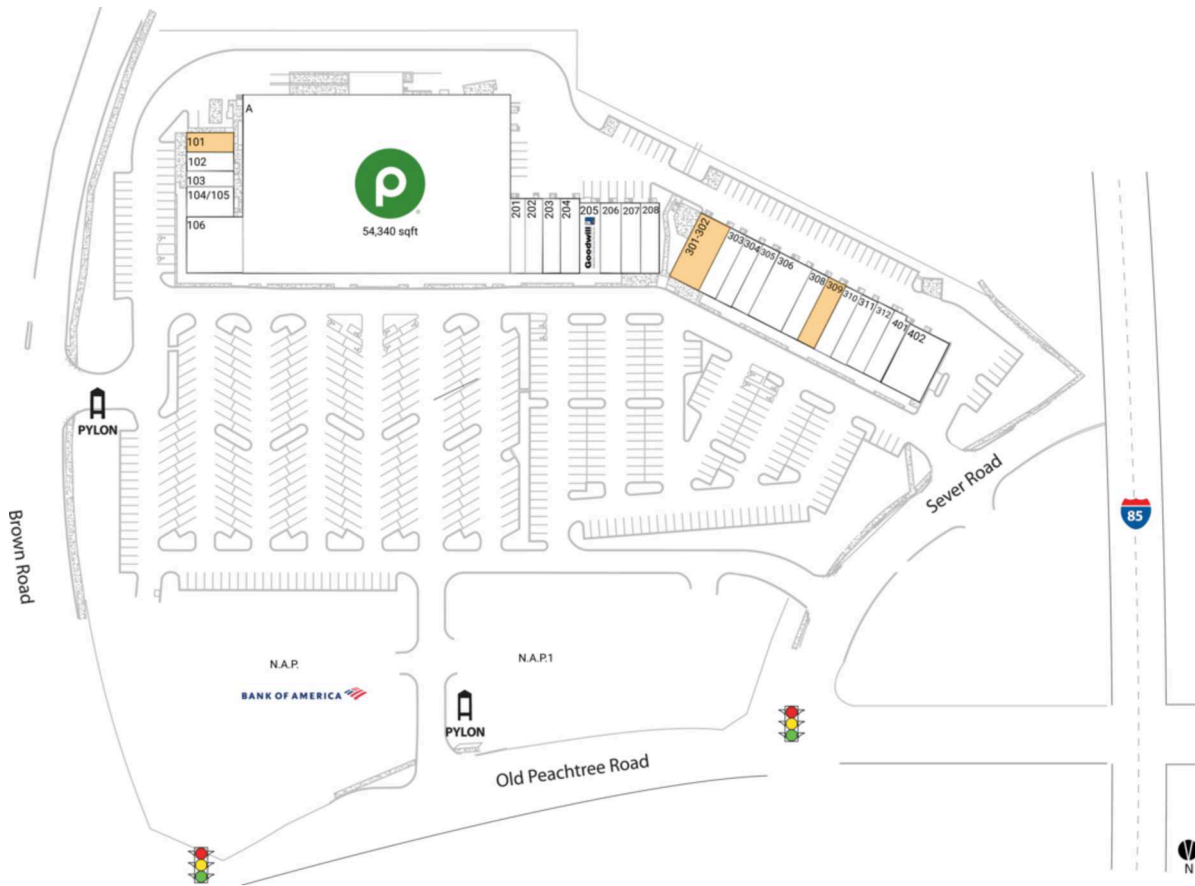

Shops of Huntcrest

Atlanta-Sandy Springs-Roswell, GA

33.9998, -84.0688

1030-1032 Old Peachtree Road, NW | Lawrenceville, GA 30043

Available Space

101	1,250 SF
301-302	3,375 SF
309	1,500 SF

Current Retailers

A	Publix	54,340 SF
N.A.P.	Bank Of America	0 SF
N.A.P.1	Piedmont Urgent Care	0 SF
102	Hair Clinique	1,000 SF
103	Advanced Cleaners	750 SF
104/105	Modern Aesthetics	1,500 SF
106	Sushi Village	3,600 SF
201	Your CBD Store	1,200 SF
202	LifeSouth Community Blood Centers, Inc.	1,200 SF
203	Saigon Cafe	2,000 SF
204	Wow Poke & Juice	2,000 SF
205	Goodwill	1,500 SF
206	American Deli	1,500 SF
207	City Nail & Tan	1,500 SF
208	Wayback Burgers	1,500 SF
303	Great Cuts	1,125 SF
304	Axiom Staffing Group, Inc.	1,500 SF
305	Fini's Pizzeria	1,500 SF
306	PT Solutions Physical Therapy	3,000 SF
308	Sarang Piano Studio	1,500 SF
310	Jazzercise	1,500 SF
311	Liberty Tax Service	940 SF
312	Joshua Lee DDS	2,060 SF
401	Warhammer	1,400 SF
402	Southside Medical Center, Inc. Duluth	2,800 SF