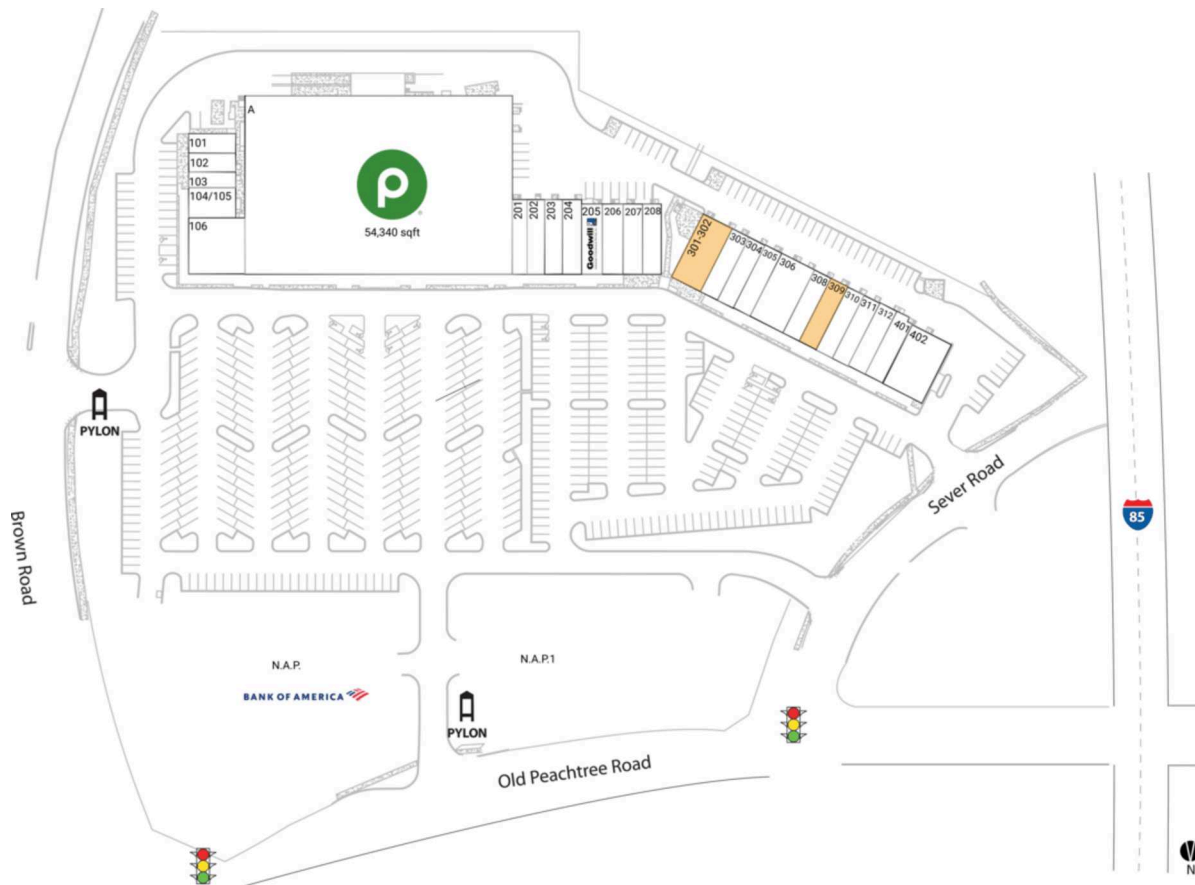

Shops of Huntcrest

Atlanta-Sandy Springs-Roswell, GA

33.9998, -84.0688

1030-1032 Old Peachtree Road, NW | Lawrenceville, GA 30043

Available Space

301-302	3,375 SF
309	1,500 SF

Current Retailers

A	Publix	54,340 SF
N.A.P.	Bank Of America	0 SF
N.A.P.1	Piedmont Urgent Care	0 SF
101	Namoo Solutions	1,250 SF
102	Hair Clinique	1,000 SF
103	Advanced Cleaners	750 SF
104/105	Modern Aesthetics	1,500 SF
106	Sushi Village	3,600 SF
201	Your CBD Store	1,200 SF
202	LifeSouth Community Blood Centers, Inc.	1,200 SF
203	Saigon Cafe	2,000 SF
204	Wow Poke & Juice	2,000 SF
205	Goodwill	1,500 SF
206	American Deli	1,500 SF
207	City Nail & Tan	1,500 SF
208	Wayback Burgers	1,500 SF
303	Great Cuts	1,125 SF
304	Axiom Staffing Group, Inc.	1,500 SF
305	Fini's Pizzeria	1,500 SF
306	PT Solutions Physical Therapy	3,000 SF
308	Sarang Piano Studio	1,500 SF
310	Jazzercise	1,500 SF
311	Liberty Tax Service	940 SF
312	Joshua Lee DDS	2,060 SF
401	Warhammer	1,400 SF
402	Southside Medical Center, Inc. Duluth	2,800 SF