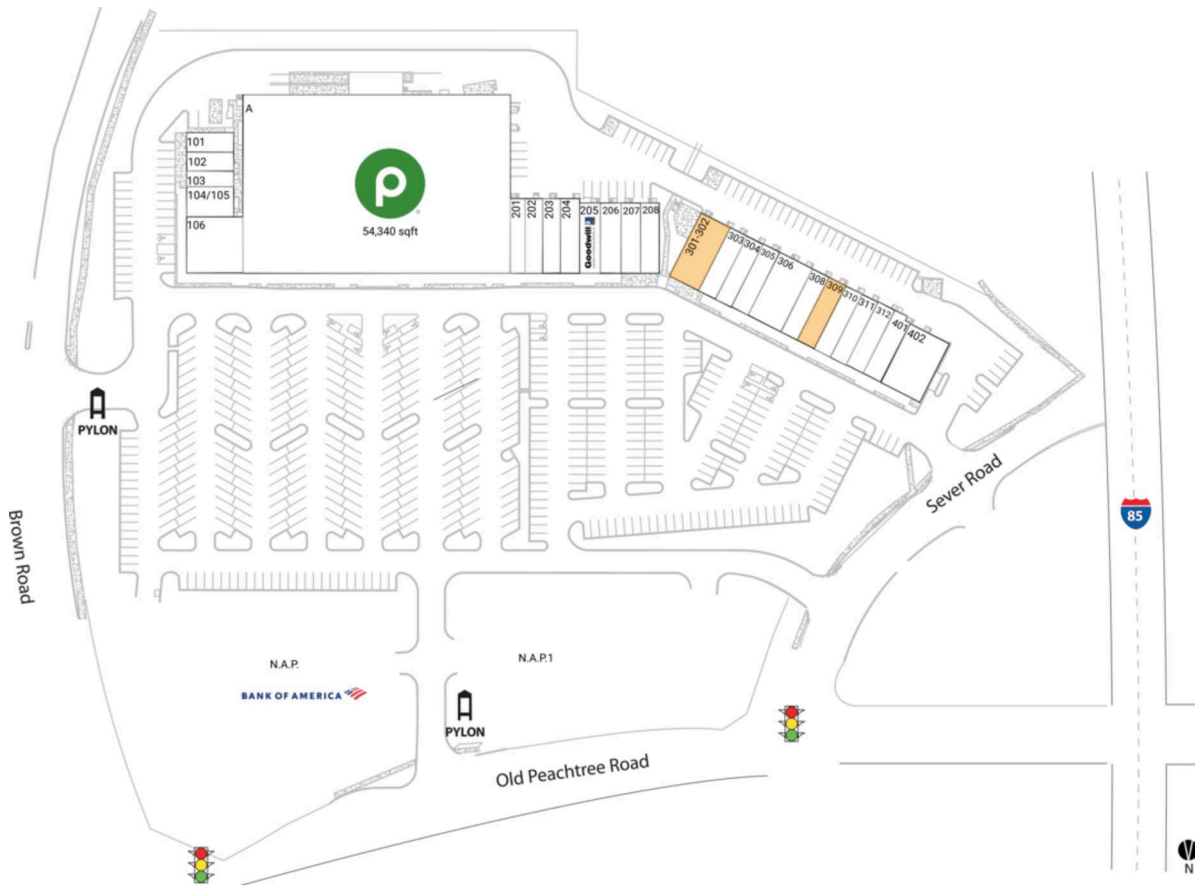

Shops of Huntcrest

Atlanta-Sandy Springs-Roswell, GA

33.9998, -84.0688

1030-1032 Old Peachtree Road, NW | Lawrenceville, GA 30043

Available Space

301-302	3,375 SF
309	1,500 SF

Current Retailers

A	Publix	54,340 SF
N.A.P.	Bank Of America	0 SF
N.A.P.1	Piedmont Urgent Care	0 SF
101	Namoo Solutions	1,250 SF
102	Hair Clinique	1,000 SF
103	Advanced Cleaners	750 SF
104/105	Modern Aesthetics	1,500 SF
106	Sushi Village	3,600 SF
201	Your CBD Store	1,200 SF
202	LifeSouth Community Blood Centers, Inc.	1,200 SF
203	Saigon Cafe	2,000 SF
204	Wow Poke & Juice	2,000 SF
205	Goodwill	1,500 SF
206	American Deli	1,500 SF
207	City Nail & Tan	1,500 SF
208	Wayback Burgers	1,500 SF
303	Great Cuts	1,125 SF
304	Axiom Staffing Group, Inc.	1,500 SF
305	Fini's Pizzeria	1,500 SF
306	PT Solutions Physical Therapy	3,000 SF
308	Sarang Piano Studio	1,500 SF
310	Jazzercise	1,500 SF
311	Liberty Tax Service	940 SF
312	Joshua Lee DDS	2,060 SF
401	Warhammer	1,400 SF
402	Southside Medical Center, Inc. Duluth	2,800 SF